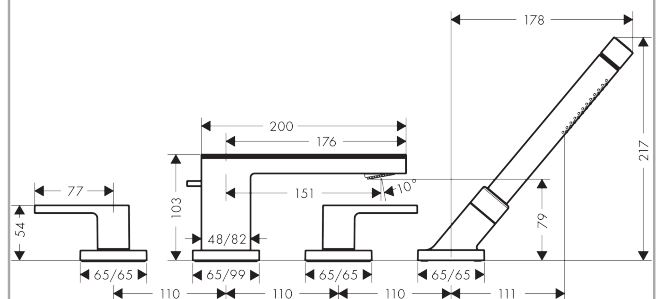

Scale drawing