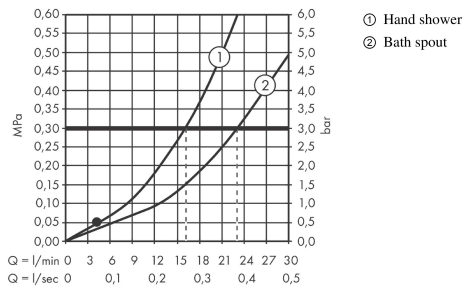

AXOR MyEdition

4-hole rim mounted bath mixer

Surfaces: **Chrome/Black Glass** Article Number: **47430600**

Description

product features

- consists of: 4-hole rim mounted bath mixer, baton hand shower, Secuflex hose set, shower holder
- projection 150 mm
- connection type: basic set
- plate of glass made of safety glass
- spray type mixer: normal spray
- spray type hand shower: Rain, MonoRain
- maximum pull-out length of hand shower: 1.10 m
- flow rate for bath spout at 3 bar: 22 l/min
- flow rate of hand shower at 3 bar: 16 l/min
- ceramic valves hot/ cold 90°
- min. operating pressure: 1 bar
- max. operating pressure: 10 bar
- with automatic resetting
- connection dimension: DN15

Technology

Product image

Scale drawing

AXOR MyEdition
4-hole rim mounted bath mixer
 Surfaces: **Chrome/Black Glass** Article Number: **47430600**

Flowchart

AXOR MyEdition
4-hole rim mounted bath mixer
 Surfaces: **Chrome/Black Glass** Article Number: **47430600**