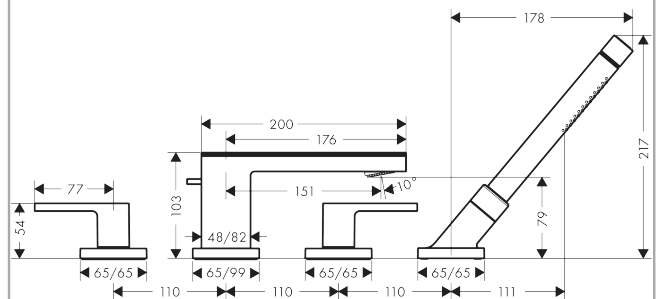

AXOR MyEdition

4-hole rim mounted bath mixer

Surfaces: **Chrome/Black Glass** Article Number: **47430600**

Description

product features

- consists of: 4-hole rim mounted bath mixer, baton hand shower, Secuflex hose set, shower holder
- projection 150 mm
- connection type: basic set
- plate of glass made of safety glass
- spray type mixer: normal spray
- spray type hand shower: Rain, MonoRain
- maximum pull-out length of hand shower: 1.10 m
- flow rate for bath spout at 3 bar: 22 l/min
- flow rate of hand shower at 3 bar: 16 l/min
- ceramic valves hot/ cold 90°
- min. operating pressure: 1 bar
- max. operating pressure: 10 bar
- with automatic resetting
- connection dimension: DN15

Technology

Product image

Scale drawing

AXOR MyEdition
4-hole rim mounted bath mixer
 Surfaces: **Chrome/Black Glass** Article Number: **47430600**

Flowchart

AXOR MyEdition
4-hole rim mounted bath mixer
 Surfaces: **Chrome/Black Glass** Article Number: **47430600**

Exploded Drawing

Year of production: >10/18