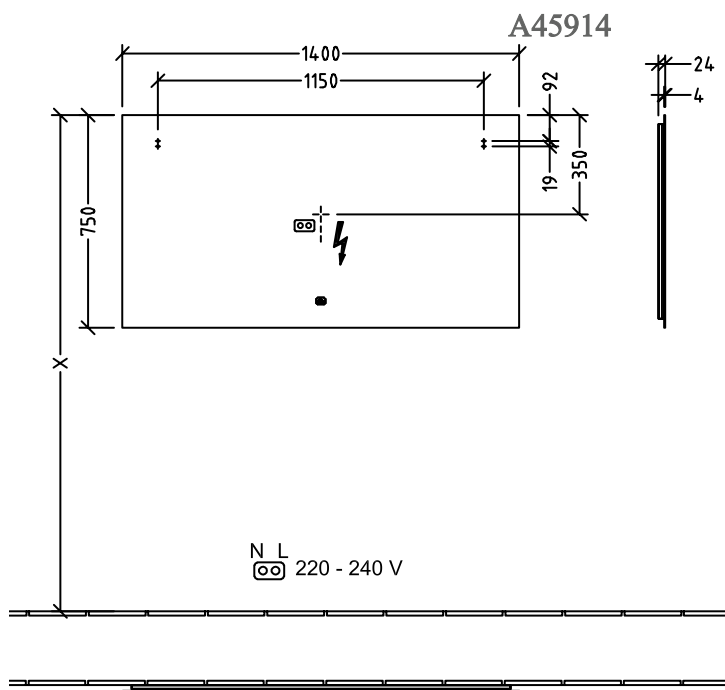

MIRROR MORE TO SEE LITE

PRODUCT INFORMATION

1 . POSITION

Model	A45914
Collection	More to See Lite
PROJECTS	■ DESIGN
Width	1400 mm
Height	750 mm
Depth	24 mm
Description	Glass fastening set included with all-round LED wall lighting (replaceable) IP 44 After retrofitting with the ZigBee® Home Automation Kit C004 00, lighting can be controlled via your Smart Home environment. The illuminated mirror can be switched on and off via the sensor switch, The mirror can be connected via the ZigBee® Home Automation Standard with all hubs/gateways that use this transmission standard, such as Philips Hue Bridge or suitable Amazon Echo models. 1x 37,92 W 2700 K (warm white) to 6500 K (daylight white)
Specification texts	More to See Lite; Mirror; Glass; Size: 1400 x 750 x 24 mm; Rectangle; fastening set included; with all-round LED wall lighting (replaceable); IP 44; After retrofitting with the ZigBee® Home Automation Kit C004 00, lighting can be controlled via your Smart Home environment. The illuminated mirror can be switched on and off via the sensor switch, The mirror can be connected via the ZigBee® Home Automation Standard with all hubs/gateways that use this transmission standard, such as Philips Hue Bridge or suitable Amazon Echo models.; 1x 37,92 W; 2700 K (warm white) to 6500 K (daylight white)

COLOURS

PREVIEW

COLOUR NAME

ARTICLE NUMBER

EAN

A4591400

4062373819173

TECHNICAL DRAWINGS