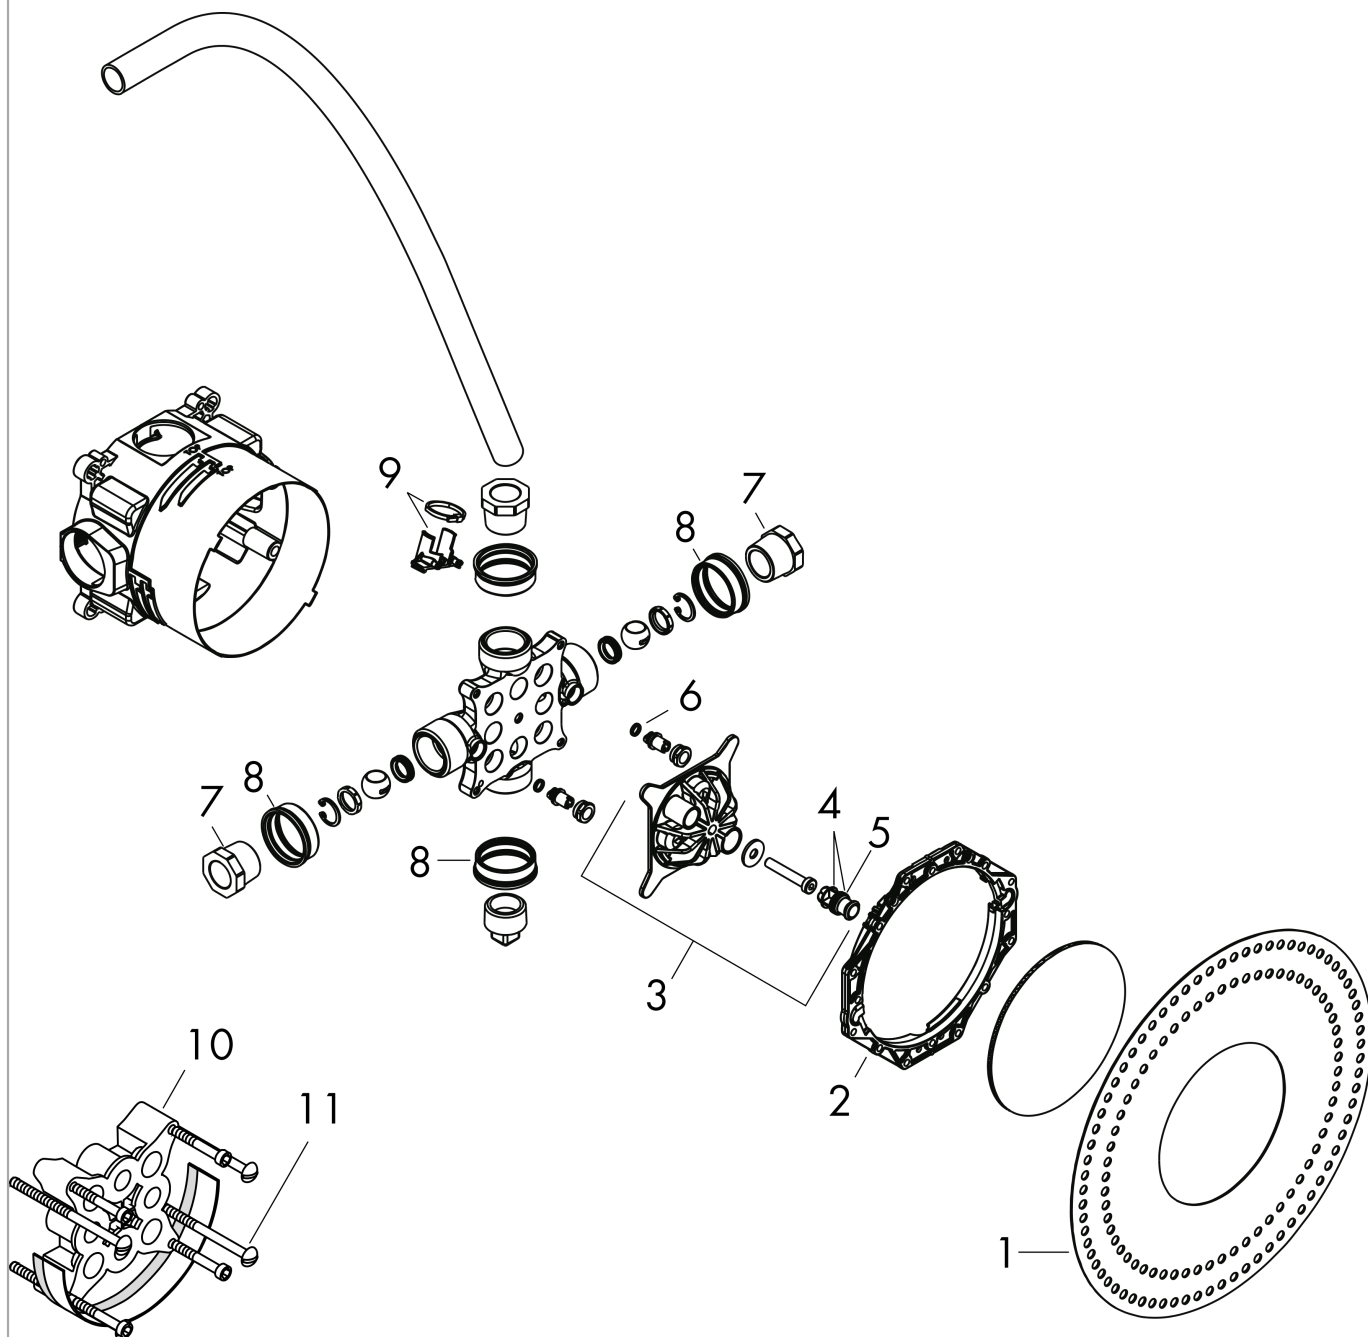

AXOR Uno
Basic set for AXOR electronic wash basin mixer
Surfaces: n.a. Article Number: 16182180

Description

product features

- connection dimension: DN20

Product image

Scale drawing

AXOR Uno
Basic set for AXOR electronic wash basin mixer
Surfaces: n.a. Article Number: 16182180

Exploded Drawing

Year of production: >07/17

AXOR Uno
Basic set for AXOR electronic wash basin mixer
 Surfaces: n.a. Article Number: **16182180**

Spare part list

Year of production: >07/17

Pos.	Description	Article Number	PC	PU
1	sealing foil	96445000	0	1
2	displacing ring	98797000	0	1
3	flushing unit complete	98560000	0	1
4	plug Ø 12 mm	97611000	0	1
5	O-ring 9x2	98119000	0	1
6	O-ring 5x1,5	92805000	0	1
7	reduction coupling	97759000	0	1
8	seal	97739000	0	1
9	adapter for wiring conduit	95260000	0	1
10	extension 25 mm	13595000	0	1
11	set of fixing screws	97747000	0	1
a	adapter for exchanged connections	93181000	0	1