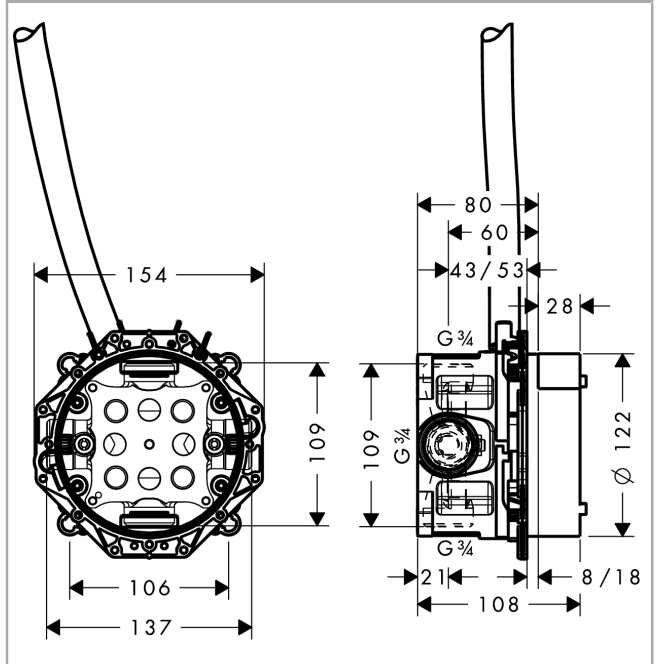

AXOR Uno
Basic set for AXOR electronic wash basin mixer
Surfaces: n.a. Article Number: 16182180

Description

product features

- connection dimension: DN20

Product image

Scale drawing

AXOR Uno
Basic set for AXOR electronic wash basin mixer
Surfaces: n.a. Article Number: 16182180

Exploded Drawing

Year of production: >07/17

AXOR Uno
Basic set for AXOR electronic wash basin mixer
 Surfaces: n.a. Article Number: **16182180**

Spare part list

Year of production: >07/17

Pos.	Description	Article Number	PC	PU
1	sealing foil	96445000	0	1
2	displacing ring	98797000	0	1
3	flushing unit complete	98560000	0	1
4	plug Ø 12 mm	97611000	0	1
5	O-ring 9x2	98119000	0	1
6	O-ring 5x1,5	92805000	0	1
7	reduction coupling	97759000	0	1
8	seal	97739000	0	1
9	adapter for wiring conduit	95260000	0	1
10	extension 25 mm	13595000	0	1
11	set of fixing screws	97747000	0	1
a	adapter for exchanged connections	93181000	0	1