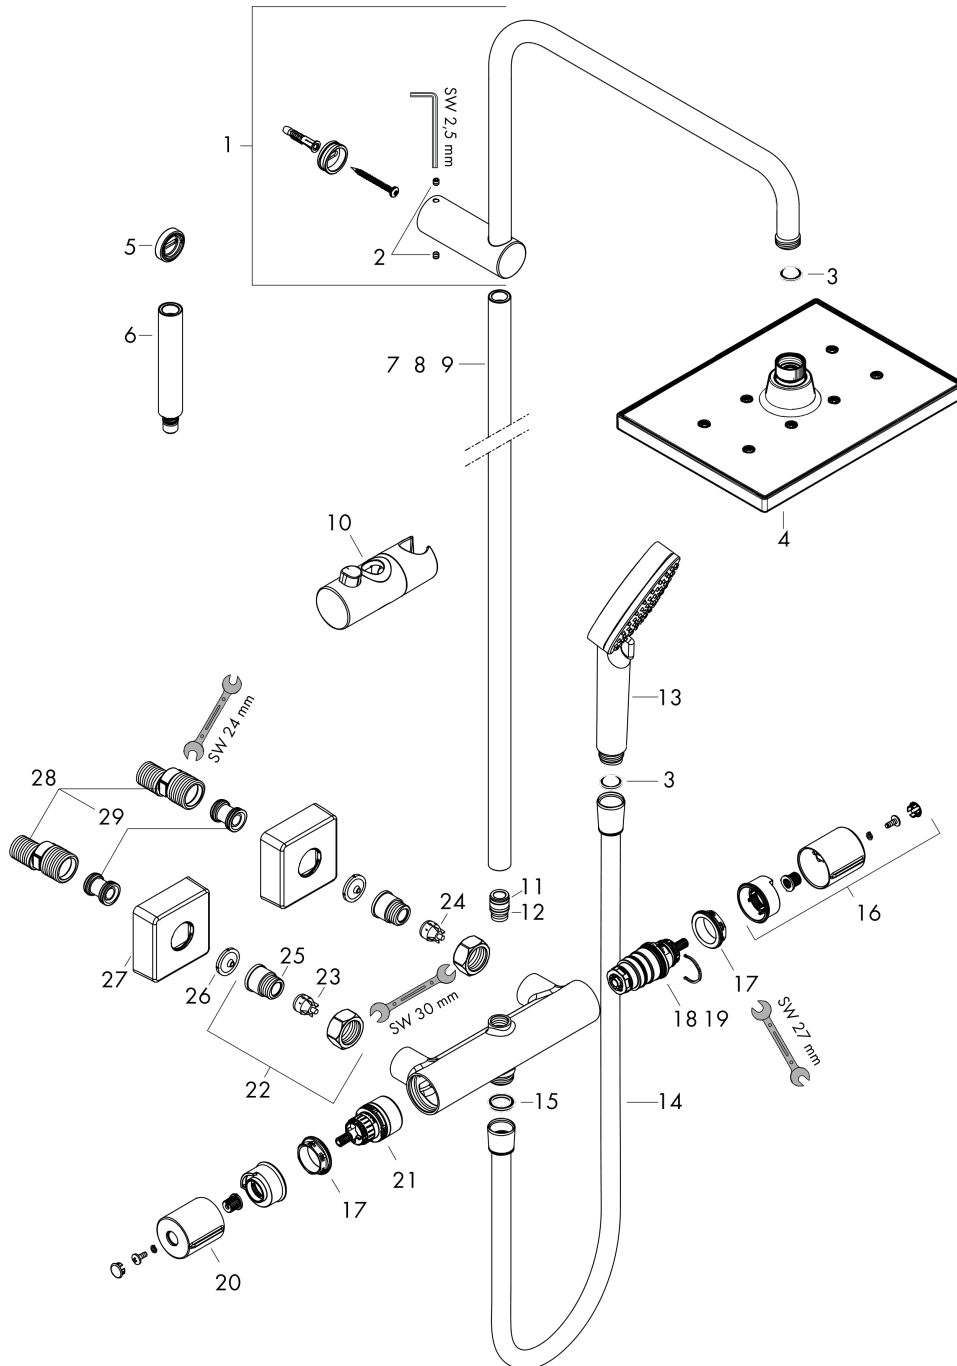

Exploded Drawing

Year of production: >04/21

Vernis Shape**Showerpipe 230 1jet with thermostat**Surfaces: **Matt Black** Article Number: **26286670****Spare part list**

Year of production: >04/21

Pos.	Description	Article Number	Price	PU
1	shower arm	93768670	-	-
2	hollow set screw M5x5	98446000	-	1
3	filter packing	94246000	-	1
4	-	26281670	-	1
5	tile-matching-disk	93813670	-	-
6	extension 100 mm	94164670	-	1
7	pipe	93906670	-	1
8	pipe	93770670	-	-
9	pipe	93907670	-	1
10	support, assy	93729670	-	1
11	O-ring 12x2	98214000	-	1
12	O-ring 11x2	98127000	-	1
13	handshower	26270670	-	1
14	shower hose Isiflex'B 1,60 m	28276670	-	1
15	seal	98058000	-	1
16	handle for thermostat	93727670	-	-
17	nut	98913000	-	1
18	thermostat cartridge	98282000	-	1
19	cartridge for exchanged connections	92373000	-	1
20	handle	93731670	-	-
21	shut off unit with selector	98283000	-	1
22	connecting thread G½	93730000	-	1
23	non return valve (pressure-resistant up to 2 MPa)	93136000	-	1
24	non return valve	96737000	-	1
25	O-ring 16x2	98133000	-	1
26	filter packing	96922000	-	1
27	escutcheon	93879670	-	1
28	set of S-unions (±12 mm)	94140000	-	1
29	noise reduction	96429000	-	1