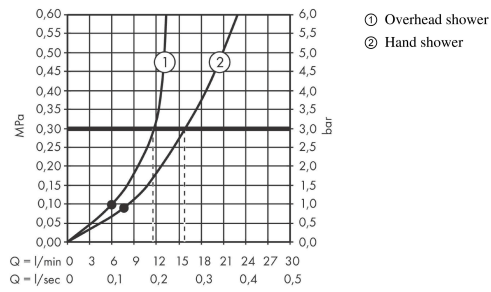

Vernis Shape

Showerpipe 230 1jet with thermostat

Surfaces: **Matt Black** Article Number: **26286670**

Description

product features

- consists of: overhead shower, hand shower, shower thermostat, shower hose, slider
- overhead shower Vernis Shape 230 1jet
- shower head size overhead shower: 230 x 170 mm
- spray type overhead shower: Rain
- ball-joint: overhead shower angle adjustable
- spray type hand shower: Rain, IntenseRain
- maximum flow rate at 3 bar: 15,9 l/min
- minimum flow pressure: 1 bar
- operating pressure: min. 1 bar/max. 10 bar
- shower bar diameter: 19 mm
- height-adjustable slider with locking push-button slider
- shower arm length overhead shower: 426 mm
- thermostat Vernis
- safety lock at 40° C
- adjustable hot water limitation
- outlets controlled via turning handle
- simultaneous utilization of 2 functions
- mounting type: exposed installation
- connection dimension DN15
- connection thread G ½
- centre distance 150 ± 12 mm

Technology

Product image

Scale drawing

Vernis Shape

Showerpipe 230 1jet with thermostat

Surfaces: **Matt Black** Article Number: **26286670**

Flowchart

Vernis Shape
Showerpipe 230 1jet with thermostat
 Surfaces: **Matt Black** Article Number: **26286670**