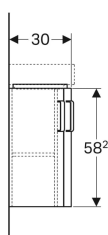

Geberit Selnova Compact cabinet for corner handrinse basin, with two doors

Example image

Application purposes

- For corner installation

Characteristics

- Wall-hung
- With two doors
- Opening with handle
- Door with soft closing

- Fastening material

Art. no.	Colour / surface	B	Washbasin width	H	T
501.484.00.1	Body: matt coated / white Front: white / high-gloss coated	42.5 cm	45 cm	60.4 cm	33 cm
501.483.00.1	Body: light grey / matt coated Front: light grey / high-gloss coated	42.5 cm	45 cm	60.4 cm	33 cm