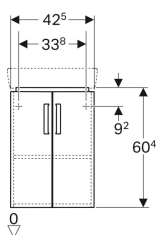

Geberit Selnova Compact cabinet for corner handrinse basin, with two doors

Example image

Application purposes

- For corner installation

Characteristics

- Wall-hung
- With two doors
- Opening with handle
- Door with soft closing

- Fastening material

Art. no.	Colour / surface	B	Washbasin width	H	T
501.484.00.1	Body: matt coated / white Front: white / high-gloss coated	42.5 cm	45 cm	60.4 cm	33 cm
501.483.00.1	Body: light grey / matt coated Front: light grey / high-gloss coated	42.5 cm	45 cm	60.4 cm	33 cm