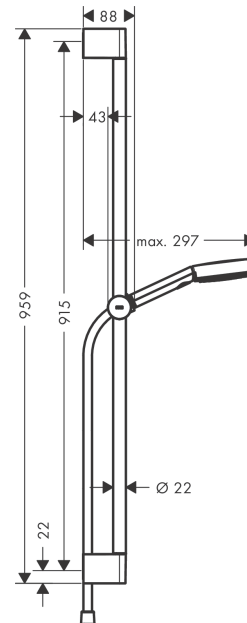

#### product features

- consists of: hand shower, shower bar, shower hose, slider
- shower head size: 105 mm
- spray type: PowderRain, IntenseRain, Massage spray
- convenient diversion via Select button
- maximum flow rate at 3 bar: 8,2 l/min
- minimum flow pressure: 1,2 bar
- wall supports of plastic
- stand pipe length: 959 mm
- shower bar diameter: 22 mm
- profile stand pipe: round
- drilling distance 915 mm
- height-adjustable slider with locking push-button slider

### Product image

### Scale drawing

**Pulsify Select**

**Shower set 105 3jet Relaxation EcoSmart with shower bar 90 cm**

Surfaces: **Matt Black** Article Number: **24171670**

**Flowchart**

The consumption was measured in combination with the appropriate fittings (thermostat/mixer/in-wall valve) to reflect actual application in practice.