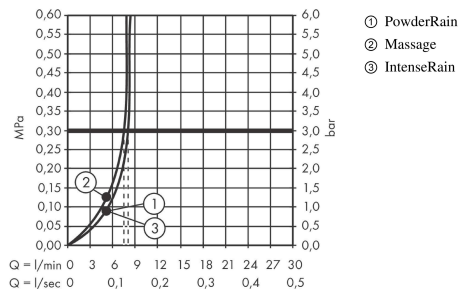

#### product features

- consists of: hand shower, shower bar, shower hose, slider
- shower head size: 105 mm
- spray type: PowderRain, IntenseRain, Massage spray
- convenient diversion via Select button
- maximum flow rate at 3 bar: 8,2 l/min
- minimum flow pressure: 1,2 bar
- wall supports of plastic
- stand pipe length: 959 mm
- shower bar diameter: 22 mm
- profile stand pipe: round
- drilling distance 915 mm
- height-adjustable slider with locking push-button slider

### Scale drawing

**Pulsify Select**

**Shower set 105 3jet Relaxation EcoSmart with shower bar 90 cm**

Surfaces: **Matt Black** Article Number: **24171670**

**Flowchart**

The consumption was measured in combination with the appropriate fittings (thermostat/mixer/in-wall valve) to reflect actual application in practice.