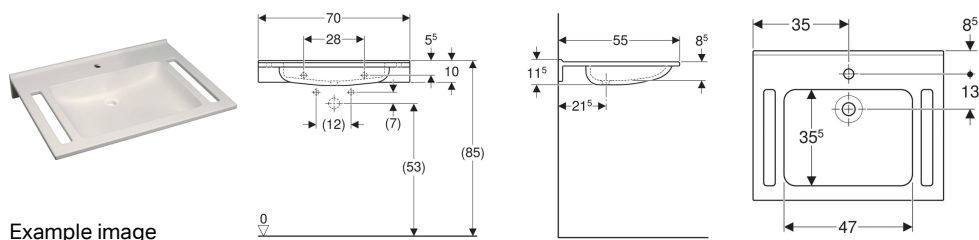

Geberit Publica washbasin, square design, with cut-outs, barrier-free

Application purposes

- Suitable for use by wheelchair users
- Suitable for less-abled installation

Characteristics

- Barrier-free
- Square design
- Cut-outs for gripping

- With upstand to the wall
- Antibacterial
- Shockproof
- Scratchproof
- Easy cleaning
- Seamless surface repair

Technical data

Product material

Varicor®

To order additionally

- Fastening material

| Art. no. | Colour / surface | Tap hole | Overflow | B | H | T |
|--------------|------------------|----------|----------|-------|---------|-------|
| 501.043.11.1 | white alpine | without | without | 70 cm | 11.5 cm | 55 cm |

Accessories

- Geberit bottle trap with dip tube for washbasin, space-saving model, horizontal outlet