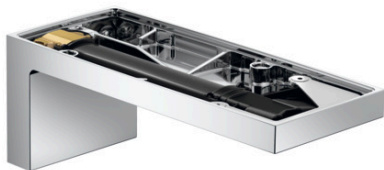

**AXOR MyEdition
Bath spout without plate**

Surfaces: **Chrome** Article Number: **47412000**

Description

product features

- projection 176 mm
- wall-mounted
- flow rate: 20 l/min
- connection dimension: DN15
- spray type: normal spray

Technology

Product image

Scale drawing