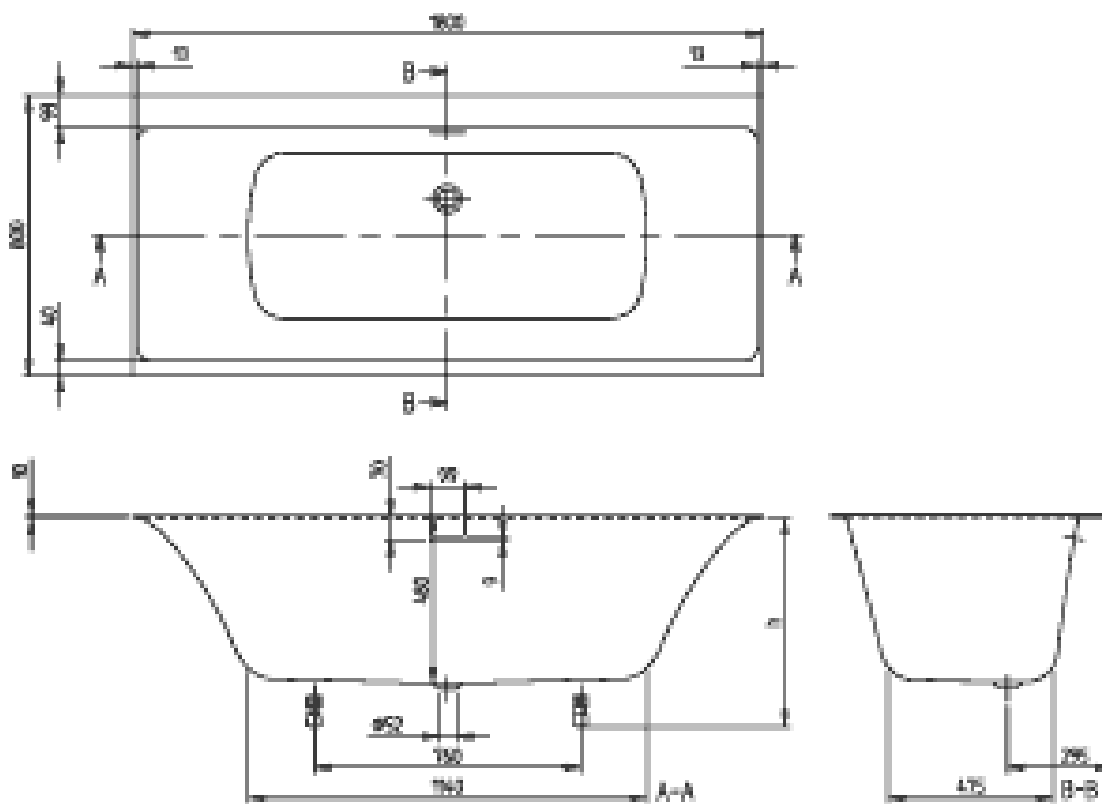

BATH SUBWAY 3.0

PRODUCT INFORMATION

1. POSITION

Article number	UBQ180SBW2DV-01
Article title	Villeroy & Boch Subway 3.0 Rectangular bath, 1800 x 800 mm, White Alpin
Product designation	Rectangular bath
Collection	Subway 3.0
PROJECTS	DESIGN
Assembly / Assembly type	Installation
Assembly instructions	There is no space for a tap hole behind the overflow., 2 holes are possible to the left or right respectively of the overflow hole
Scope of delivery	1x rectangular bath 2 x bath support frame (self-adhesive), adjustable from 130 - 180 mm 1 x matching outlet and overflow. The outlet cover matches the colour of the bath, the overflow is chrome-plated.
Length in mm	1800
Width in mm	800
Height in mm	480
Weight in kg	43,20
express delivery	No
Material	Quaryl®
Other material	Outlet cover: Plastic Overflow: Plastic
other surfaces	Outlet cover: glossy Overflow: glossy
With overflow	Yes
EAN number	4062373881842

COLOUR

COLOUR DESIGNATION

White Alpin

Villeroy & Boch
1748

PROJECTS

TECHNICAL DRAWINGS

UBQ180SBW2DV-01

UBQ180SBW2DV-01 100x180 UBQ180SBW2DV-01 V001 11-08-2008	 Villeroy & Boch 1748
--	-----------------------------