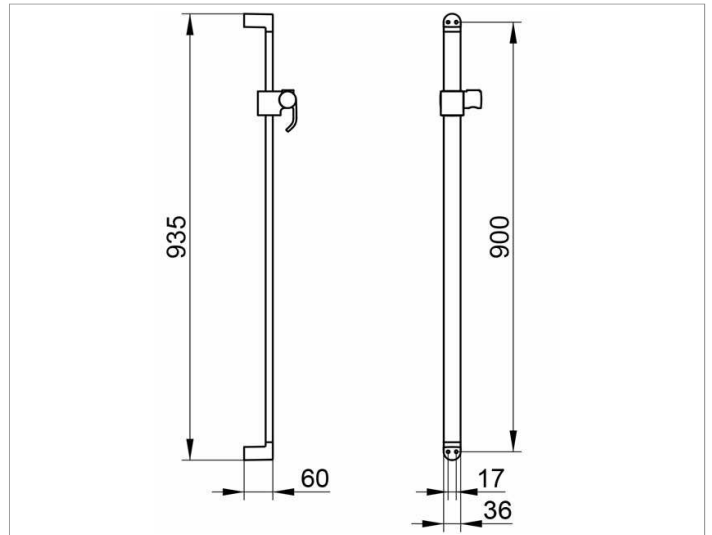

Elegance Fittings
5168701000 Shower set

PRODUCT

DRAWING

PRODUCT ATTRIBUTES

- consisting of:
- rail 900 mm and hand-shower bracket height adjustable
 - spacer disc (5 mm)
 - hand shower with normal-, and soft jet
 - shower hose, 1600 mm

SURFACE

chrome-plated

SPECIFICATIONS

KEUCO ELEGANCE Shower-Set, 51687010000, chrome-plated
 Consists of:

- Hand shower sliding rail (900 mm) with Hand shower bracket, adjustable
 - spacer disc (5 mm)
 - Hand shower with normal-, soft- and massage function
 - Shower hose, 1600 mm
- incl. corrosion-free mounting material