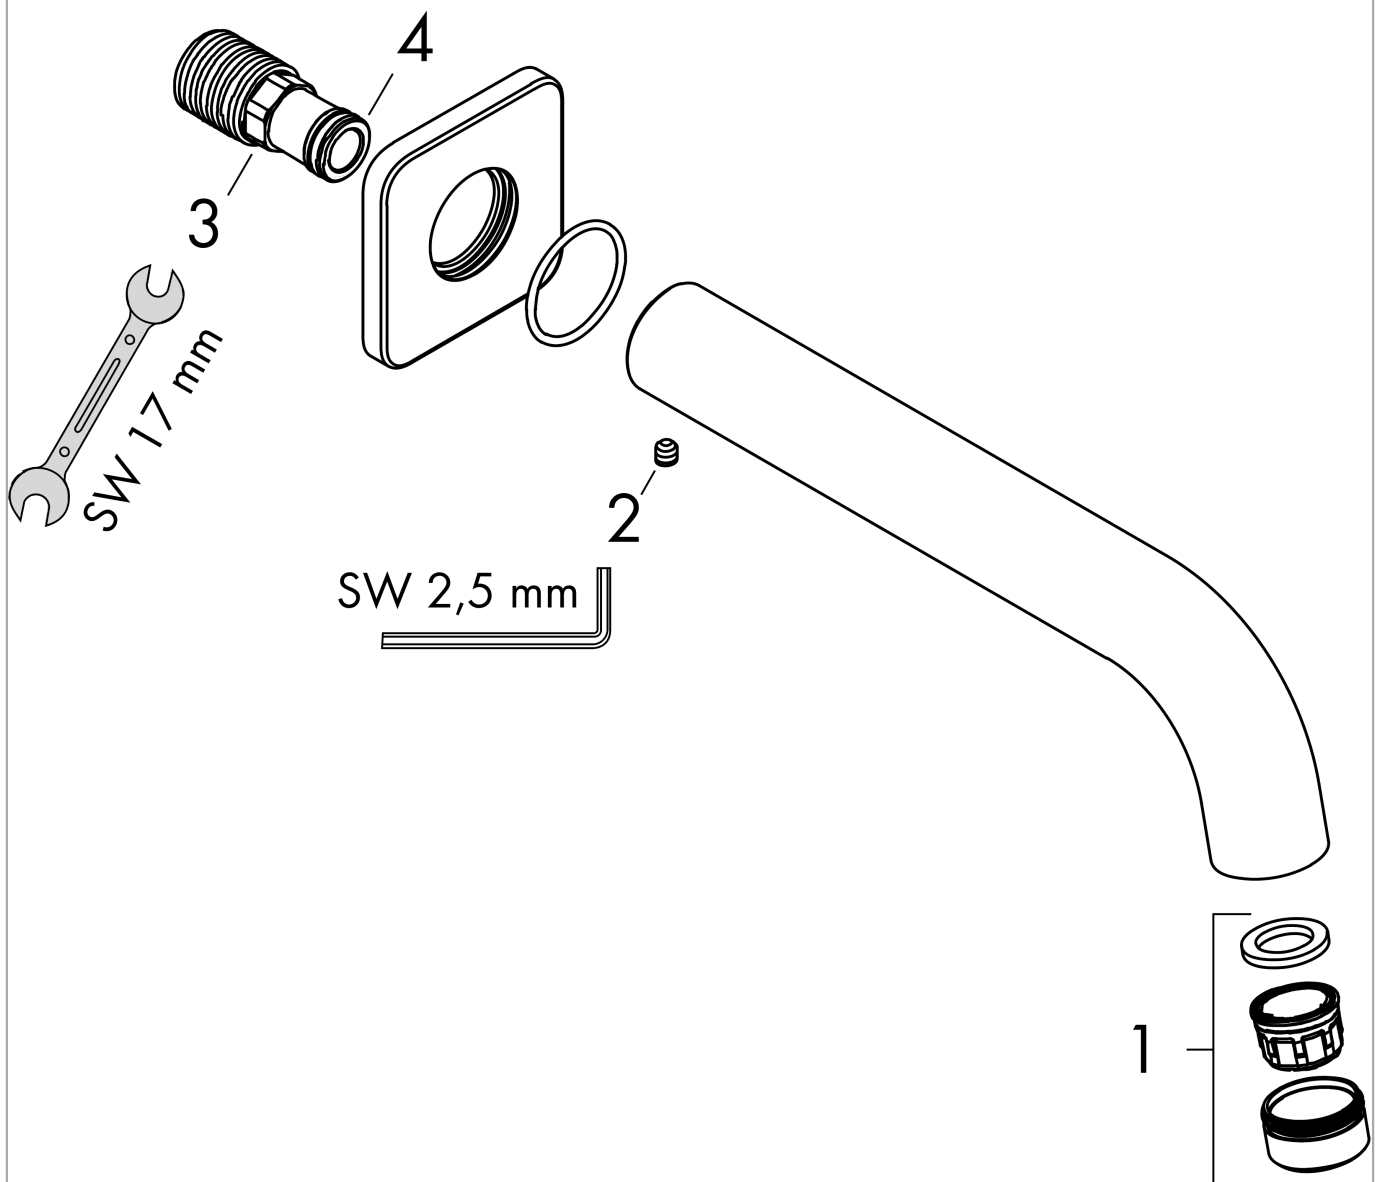

Vernis Shape

Bath spout

Surfaces: **Matt Black** Article Number: **71460670**

Description

product features

- 1 function
- with escutcheon
- projection 204 mm
- wall-mounted
- maximum flow rate at 3 bar: 21,7 l/min
- connection dimension: G 1/2
- spray type: normal spray

Technology

Product image

Scale drawing

Flowchart

The consumption was measured in combination with the appropriate fittings (thermostat/mixer/ in-wall valve) to reflect actual application in practice.

**Vernis Shape
Bath spout**

Surfaces: **Matt Black**

Article Number: **71460670**

Exploded Drawing

Year of production: >04/21

Vernis Shape

Bath spout

Surfaces: **Matt Black** Article Number: **71460670**

Spare part list

Year of production: >04/21

Pos.	Description	Article Number	Price	PU
1	aerator M24x1 (38 l/min)	92513670	-	1
2	hollow set screw M5x5	98446000	-	1
3	connecting thread G½	93726000	-	1
4	O-ring 13x2	98128000	-	1