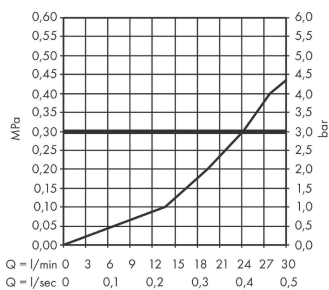

Vernis Shape

Bath spout

Surfaces: **Matt Black** Article Number: **71460670**

Description

product features

- 1 function
- with escutcheon
- projection 204 mm
- wall-mounted
- maximum flow rate at 3 bar: 21,7 l/min
- connection dimension: G 1/2
- spray type: normal spray

Technology

Product image

Scale drawing

Flowchart

The consumption was measured in combination with the appropriate fittings (thermostat/mixer/ in-wall valve) to reflect actual application in practice.

**Vernis Shape
Bath spout**

Year of production: >04/21

Pos.	Description	Article Number	Price	PU
1	aerator M24x1 (38 l/min)	92513670	-	1
2	hollow set screw M5x5	98446000	-	1
3	connecting thread G½	93726000	-	1
4	O-ring 13x2	98128000	-	1