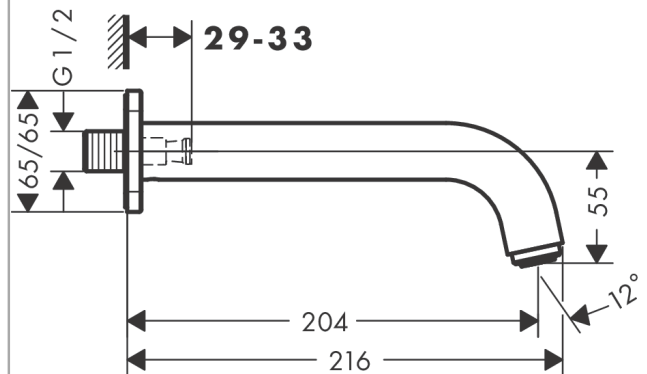

Vernis Shape

Bath spout

Surfaces: **Matt Black** Article Number: **71460670**

Description

product features

- 1 function
- with escutcheon
- projection 204 mm
- wall-mounted
- maximum flow rate at 3 bar: 21,7 l/min
- connection dimension: G 1/2
- spray type: normal spray

Technology

Product image

Scale drawing

Flowchart

The consumption was measured in combination with the appropriate fittings (thermostat/mixer/ in-wall valve) to reflect actual application in practice.

**Vernis Shape
Bath spout**

Surfaces: **Matt Black**

Article Number: **71460670**

Exploded Drawing

Year of production: >04/21

Vernis Shape

Bath spout

Surfaces: **Matt Black** Article Number: **71460670**

Spare part list

Year of production: >04/21

Pos.	Description	Article Number	Price	PU
1	aerator M24x1 (38 l/min)	92513670	-	1
2	hollow set screw M5x5	98446000	-	1
3	connecting thread G½	93726000	-	1
4	O-ring 13x2	98128000	-	1