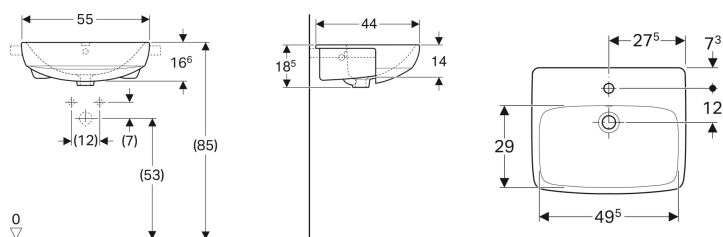

Geberit Selnova Square semirecessed washbasin

Example image

Application purposes

- For mounting in washtops

Technical data

Product material

Vitreous china

Scope of delivery

- Fastening material

Art. no.	Colour / surface	Tap hole	Overflow	B	H	T
501.467.00.7	white	centred	visible	55 cm	18.5 cm	44 cm
501.468.00.7	white	left and right	visible	55 cm	18.5 cm	44 cm