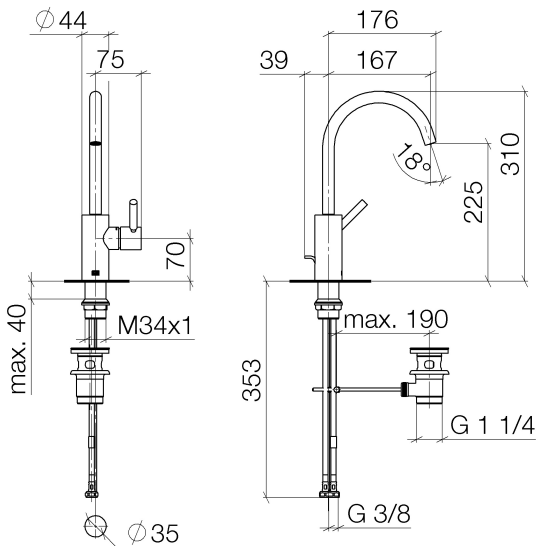

## Washbasin - Meta

Single-lever basin mixer with pop-up waste - platinum matt

Article number: 33 500 661-06

- height of mixer 310 mm
- lead-free
- max. flow 5.7 l/min
- 167 mm projection
- height up to aerator 225 mm
- 2x screw-in M 10 x 1 pressure hose, leak-tested
- hole diameter 35 mm
- circular, air-enriched flow
- pivotable spout 360°
- Only suitable for basins with an overflow.

## Dimensional drawing

All details in mm / inch = mm x 0.0394

## Washbasin - Meta

Single-lever basin mixer with pop-up waste - platinum matt

Article number: 33 500 661-06