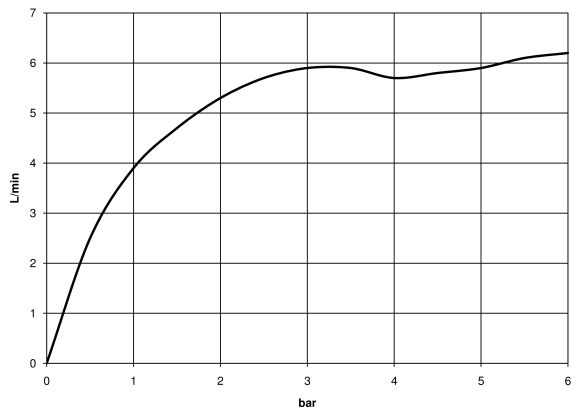

## Washbasin - Meta

Single-lever basin mixer with pop-up waste - platinum matt

Article number: 33 500 661-06

- height of mixer 310 mm
- lead-free
- max. flow 5.7 l/min
- 167 mm projection
- height up to aerator 225 mm
- 2x screw-in M 10 x 1 pressure hose, leak-tested
- hole diameter 35 mm
- circular, air-enriched flow
- pivotable spout 360°
- Only suitable for basins with an overflow.

## Dimensional drawing

All details in mm / inch = mm x 0.0394

### Flow rate chart