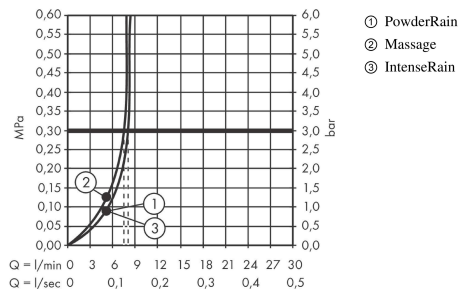

Pulsify Select

Shower set 105 3jet Relaxation EcoSmart with shower bar 65 cm

Surfaces: **Matt Black** Article Number: **24161670**

Description

product features

- consists of: hand shower, slider, shower bar, shower hose
- shower head size: 105 mm
- spray type: PowderRain, IntenseRain, Massage spray
- convenient diversion via Select button
- maximum flow rate at 3 bar: 8,2 l/min
- minimum flow pressure: 1,2 bar
- wall supports of plastic
- stand pipe length: 669 mm
- shower bar diameter: 22 mm
- profile stand pipe: round
- drilling distance 625 mm
- height-adjustable slider with locking push-button slider

Technology

Design awards

reddot winner 2021

Product image

Scale drawing

Pulsify Select

Shower set 105 3jet Relaxation EcoSmart with shower bar 65 cm

Surfaces: **Matt Black** Article Number: **24161670**

Flowchart

The consumption was measured in combination with the appropriate fittings (thermostat/mixer/in-wall valve) to reflect actual application in practice.