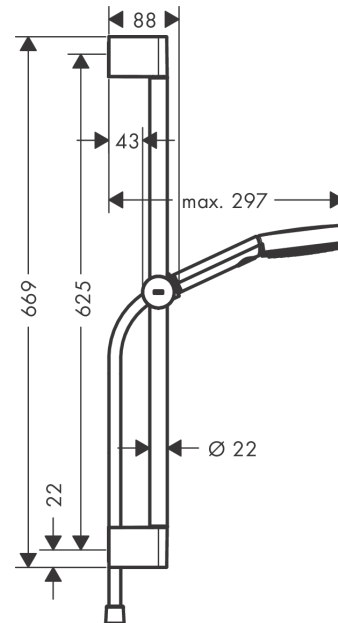

Pulsify Select

Shower set 105 3jet Relaxation EcoSmart with shower bar 65 cm

Surfaces: **Matt Black** Article Number: **24161670**

Description

product features

- consists of: hand shower, slider, shower bar, shower hose
- shower head size: 105 mm
- spray type: PowderRain, IntenseRain, Massage spray
- convenient diversion via Select button
- maximum flow rate at 3 bar: 8,2 l/min
- minimum flow pressure: 1,2 bar
- wall supports of plastic
- stand pipe length: 669 mm
- shower bar diameter: 22 mm
- profile stand pipe: round
- drilling distance 625 mm
- height-adjustable slider with locking push-button slider

Technology

Design awards

reddot winner 2021

Product image

Scale drawing

Pulsify Select

Shower set 105 3jet Relaxation EcoSmart with shower bar 65 cm

Surfaces: **Matt Black** Article Number: **24161670**

Flowchart

The consumption was measured in combination with the appropriate fittings (thermostat/mixer/in-wall valve) to reflect actual application in practice.