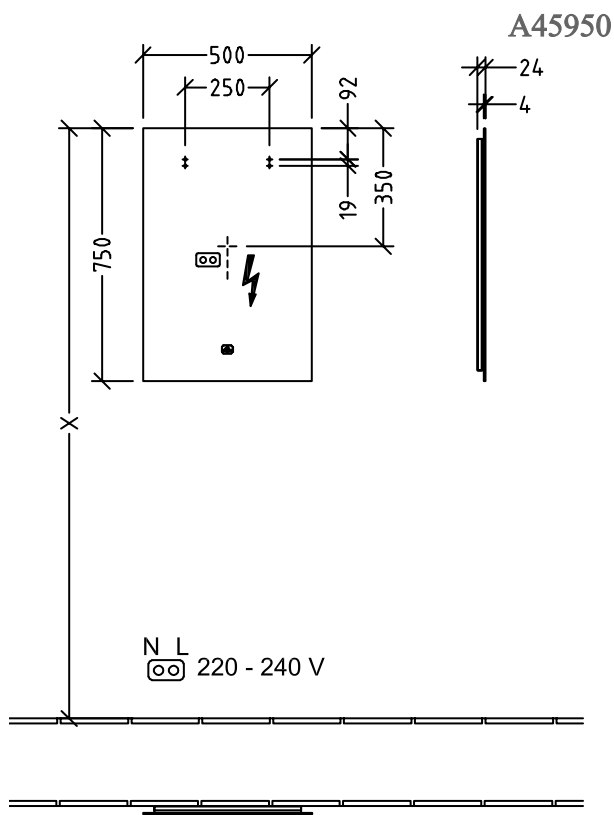

MIRROR MORE TO SEE LITE

PRODUCT INFORMATION

1 . POSITION

Model	A45950
Collection	More to See Lite
PROJECTS	DESIGN
Width	500 mm
Height	750 mm
Depth	24 mm
Description	Glass fastening set included with all-round LED wall lighting (replaceable) IP 44 After retrofitting with the ZigBee® Home Automation Kit C004 00, lighting can be controlled via your Smart Home environment. The illuminated mirror can be switched on and off via the sensor switch, The mirror can be connected via the ZigBee® Home Automation Standard with all hubs/gateways that use this transmission standard, such as Philips Hue Bridge or suitable Amazon Echo models. 1x 20,64 W 2700 K (warm white) to 6500 K (daylight white)
Specification texts	More to See Lite; Mirror; Glass; Size: 500 x 750 x 24 mm; Rectangle; fastening set included; with all-round LED wall lighting (replaceable); IP 44; After retrofitting with the ZigBee® Home Automation Kit C004 00, lighting can be controlled via your Smart Home environment. The illuminated mirror can be switched on and off via the sensor switch, The mirror can be connected via the ZigBee® Home Automation Standard with all hubs/gateways that use this transmission standard, such as Philips Hue Bridge or suitable Amazon Echo models.; 1x 20,64 W; 2700 K (warm white) to 6500 K (daylight white)

COLOURS

PREVIEW

COLOUR NAME

ARTICLE NUMBER

EAN

A4595000

4062373819241

TECHNICAL DRAWINGS