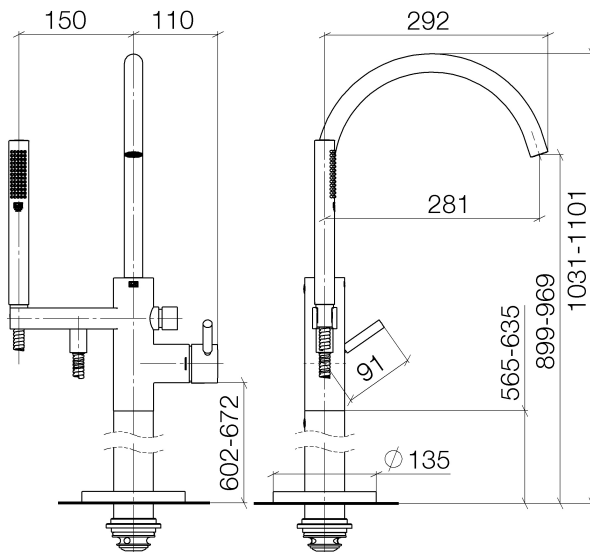

Bath - Meta

Single-lever bath mixer for free-standing assembly with stand pipe with hand shower set -

Article number: 25 863 661-00

- 281 mm projection
- spout: circular, air-enriched flow
- automatic bath/shower diverter
- wall bracket
- max. flow for complete hand shower set 6.8 l/min
- height up to aerator 899 – 969 mm
- total height 1031 - 1101 mm
- stand pipe height 565 - 635 mm
- metal shower hose 1250mm with integrated anti-twist protection
- complete hand shower set: normal flow
- slide-on rosettes Ø 135 mm
- bar-type hand shower with anti-scale system
- max. flow 24.6 l/min at 3 bar flow pressure
- Intrinsic protection against back flow.

polished chrome

Miscellaneous items are required for this article.

Dimensional drawing

All details in mm / inch = mm x 0.0394

Bath - Meta

Single-lever bath mixer for free-standing assembly with stand pipe with hand shower set -

Article number: 25 863 661-00

Flow rate chart

Other finish variants

platinum matt
25 863 661-06

matt black
25 863 661-33

Cyprum
25 863 661-49

Other finishes on request (x-tra Service)

Bath - Meta

Single-lever bath mixer for free-standing assembly with stand pipe with hand shower set -

Article number: 25 863 661-00

Required miscellaneous

35 945 970 90

Concealed floor mounting -