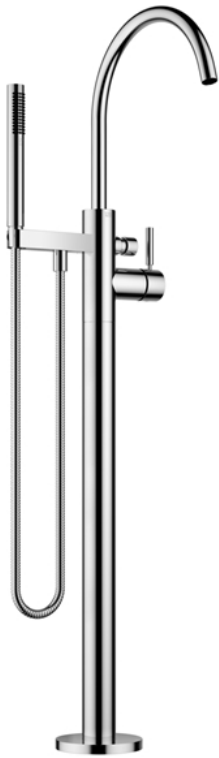

Bath - Meta

Single-lever bath mixer for free-standing assembly with stand pipe with hand shower set -

Article number: 25 863 661-00

- 281 mm projection
- spout: circular, air-enriched flow
- automatic bath/shower diverter
- wall bracket
- max. flow for complete hand shower set 6.8 l/min
- height up to aerator 899 – 969 mm
- total height 1031 - 1101 mm
- stand pipe height 565 - 635 mm
- metal shower hose 1250mm with integrated anti-twist protection
- complete hand shower set: normal flow
- slide-on rosettes Ø 135 mm
- bar-type hand shower with anti-scale system
- max. flow 24.6 l/min at 3 bar flow pressure
- Intrinsic protection against back flow.

polished chrome

Miscellaneous items are required for this article.

Dimensional drawing

All details in mm / inch = mm x 0.0394

Bath - Meta

Single-lever bath mixer for free-standing assembly with stand pipe with hand shower set -

Article number: 25 863 661-00

Flow rate chart

Other finish variants

platinum matt
25 863 661-06

matt black
25 863 661-33

Cyprum
25 863 661-49

Other finishes on request (x-tra Service)

Bath - Meta

Single-lever bath mixer for free-standing assembly with stand pipe with hand shower set -

Article number: 25 863 661-00

Required miscellaneous

35 945 970 90

Concealed floor mounting -