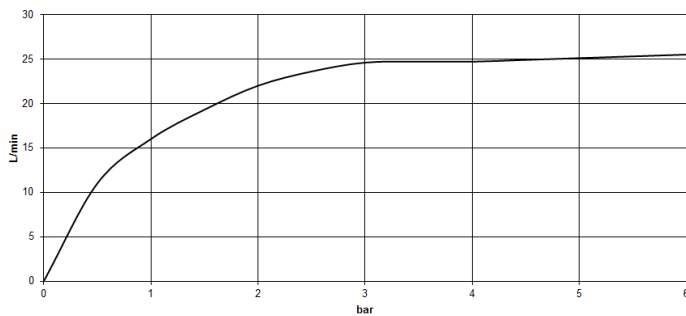

Bath - Meta

Single-lever bath mixer for free-standing assembly with stand pipe with hand shower set -

Article number: 25 863 661-00

Flow rate chart

Other finish variants

Other finishes on request (x-tra Service)