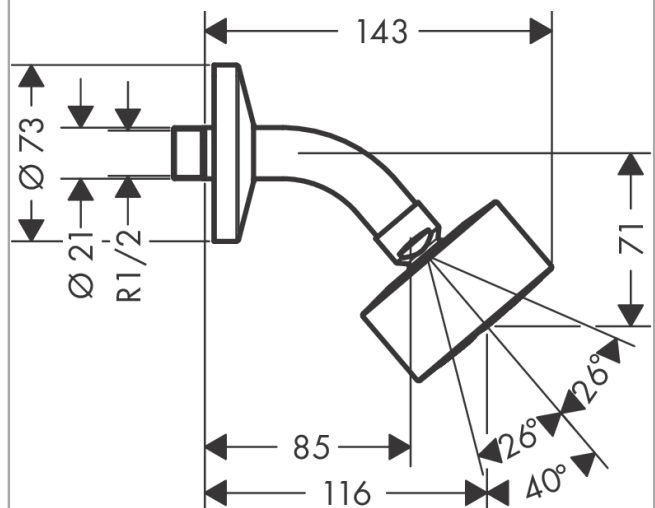

AXOR One
Overhead shower 75 1jet EcoSmart with shower arm
 Surfaces: **Chrome** Article Number: **48490000**

Description

product features

- consists of: overhead shower, shower arm
- shower head size: 73 mm
- spray type: PowderRain
- projection 116 mm
- ball-joint: overhead shower angle adjustable
- material spray disc: metal
- shower arm length 85 mm
- maximum flow rate at 3 bar: 8,7 l/min
- flow rate PowderRain spray (at 3 bar): 8,7 l/min
- minimum flow pressure: 1 bar
- overhead shower removable for cleaning
- installation: wall
- connection thread G ½
- connection dimension: DN15

Technology

Design awards

Product image

Scale drawing

AXOR One
Overhead shower 75 1jet EcoSmart with shower arm
 Surfaces: **Chrome** Article Number: **48490000**

Flowchart