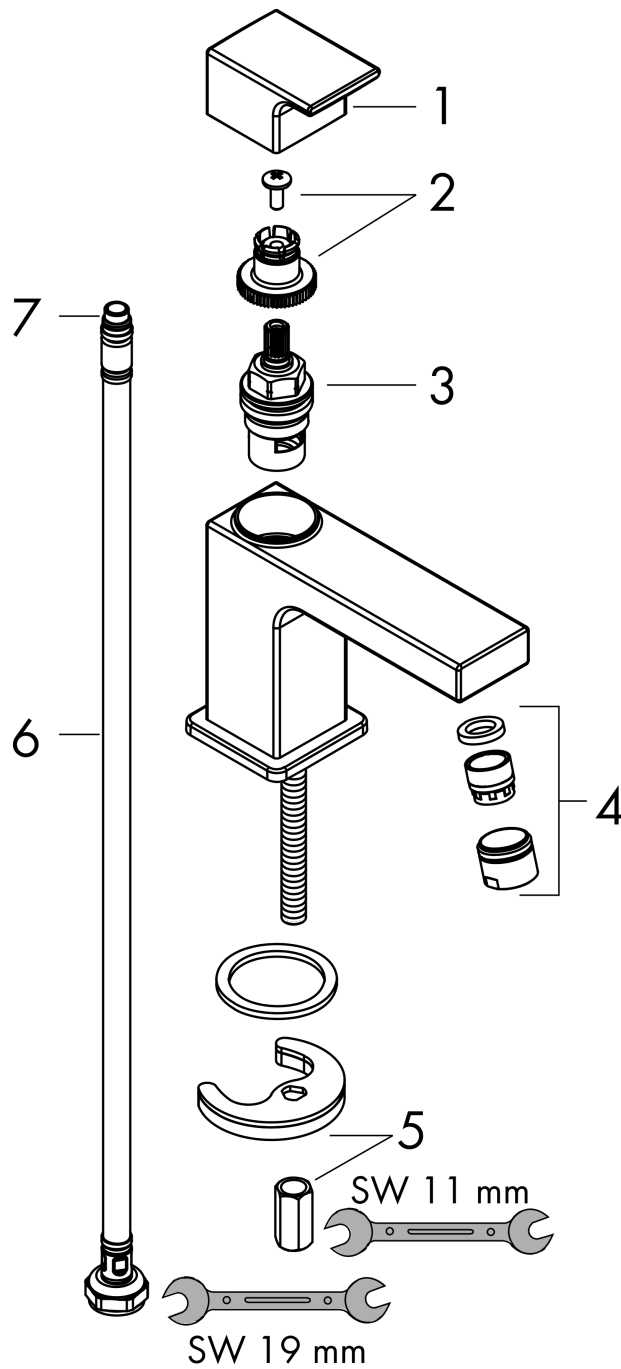

#### Scale drawing

#### Flowchart

Vernis Shape

Pillar tap 70 for cold water without waste set

Surfaces: **Chrome** Article Number: 71592000

Exploded Drawing

Year of production: >04/21

**Vernis Shape**

**Pillar tap 70 for cold water without waste set**

Surfaces: **Chrome** Article Number: **71592000**

**Spare part list**

Year of production: >04/21

<b>Pos.</b>	<b>Description</b>	<b>Article Number</b>	<b>Price</b>	<b>PU</b>
1	handle	93901000	-	1
2	handle fixing set	94184000	-	1
3	shut off unit right closing	93839000	-	1
4	aerator cpl.	93900000	-	1
5	fixing set	96016000	-	1
6	connection hose 450 mm M8x0,75 G3/8	97206000	-	1
7	O-ring 7x1,5	98422000	-	1