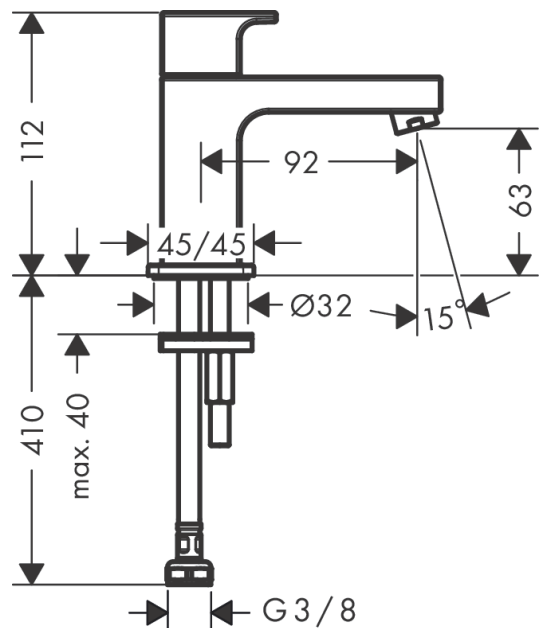

##### product features

- ComfortZone 70
- projection 92 mm
- spray type: normal spray
- maximum flow rate at 3 bar: 5 l/min
- ceramic cartridge
- for cold water connection
- connection type: G 3/8 connections
- connection dimension: DN15

#### Scale drawing

#### Flowchart

Vernis Shape

Pillar tap 70 for cold water without waste set

Surfaces: **Chrome** Article Number: 71592000

Exploded Drawing

Year of production: >04/21

**Vernis Shape**

**Pillar tap 70 for cold water without waste set**

Surfaces: **Chrome** Article Number: **71592000**

**Spare part list**

Year of production: >04/21

<b>Pos.</b>	<b>Description</b>	<b>Article Number</b>	<b>Price</b>	<b>PU</b>
1	handle	93901000	-	1
2	handle fixing set	94184000	-	1
3	shut off unit right closing	93839000	-	1
4	aerator cpl.	93900000	-	1
5	fixing set	96016000	-	1
6	connection hose 450 mm M8x0,75 G3/8	97206000	-	1
7	O-ring 7x1,5	98422000	-	1