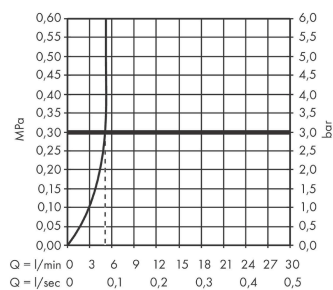

Vernis Shape

Pillar tap 70 for cold water without waste set

Surfaces: **Chrome** Article Number: **71592000**

Description

product features

- ComfortZone 70
- projection 92 mm
- spray type: normal spray
- maximum flow rate at 3 bar: 5 l/min
- ceramic cartridge
- for cold water connection
- connection type: G 3/8 connections
- connection dimension: DN15

Technology

Product image

Scale drawing

Flowchart