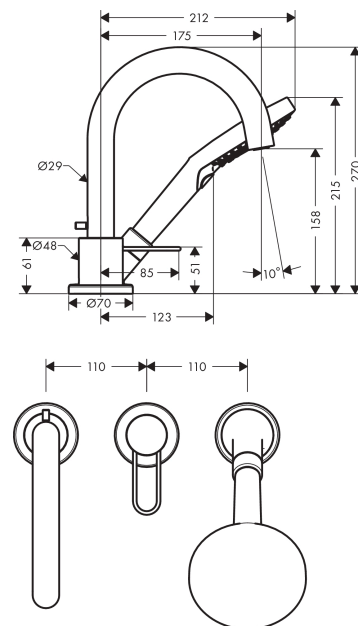

Scale drawing