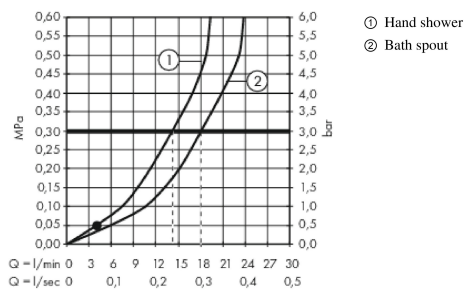

AXOR Uno
3-hole rim mounted bath mixer loop handle
 Surfaces: **Polished Brass** Article Number: **38436930**

Description

product features

- consists of: 3-hole rim mounted single lever bath mixer, hand shower, shower holder
- projection 175 mm
- connection type: basic set
- spray type mixer: normal spray
- spray type hand shower: Rain, RainAir, Whirl
- maximum pull-out length of hand shower: 1.10 m
- flow rate at 3 bar: 22 l/min
- ceramic cartridge
- min. operating pressure: 1 bar
- max. operating pressure: 10 bar
- temperature limitation adjustable
- connection dimension: DN15

Technology

Product image

Scale drawing

AXOR Uno
3-hole rim mounted bath mixer loop handle
 Surfaces: **Polished Brass** Article Number: **38436930**

Flowchart

AXOR Uno
3-hole rim mounted bath mixer loop handle
 Surfaces: **Polished Brass** Article Number: **38436930**