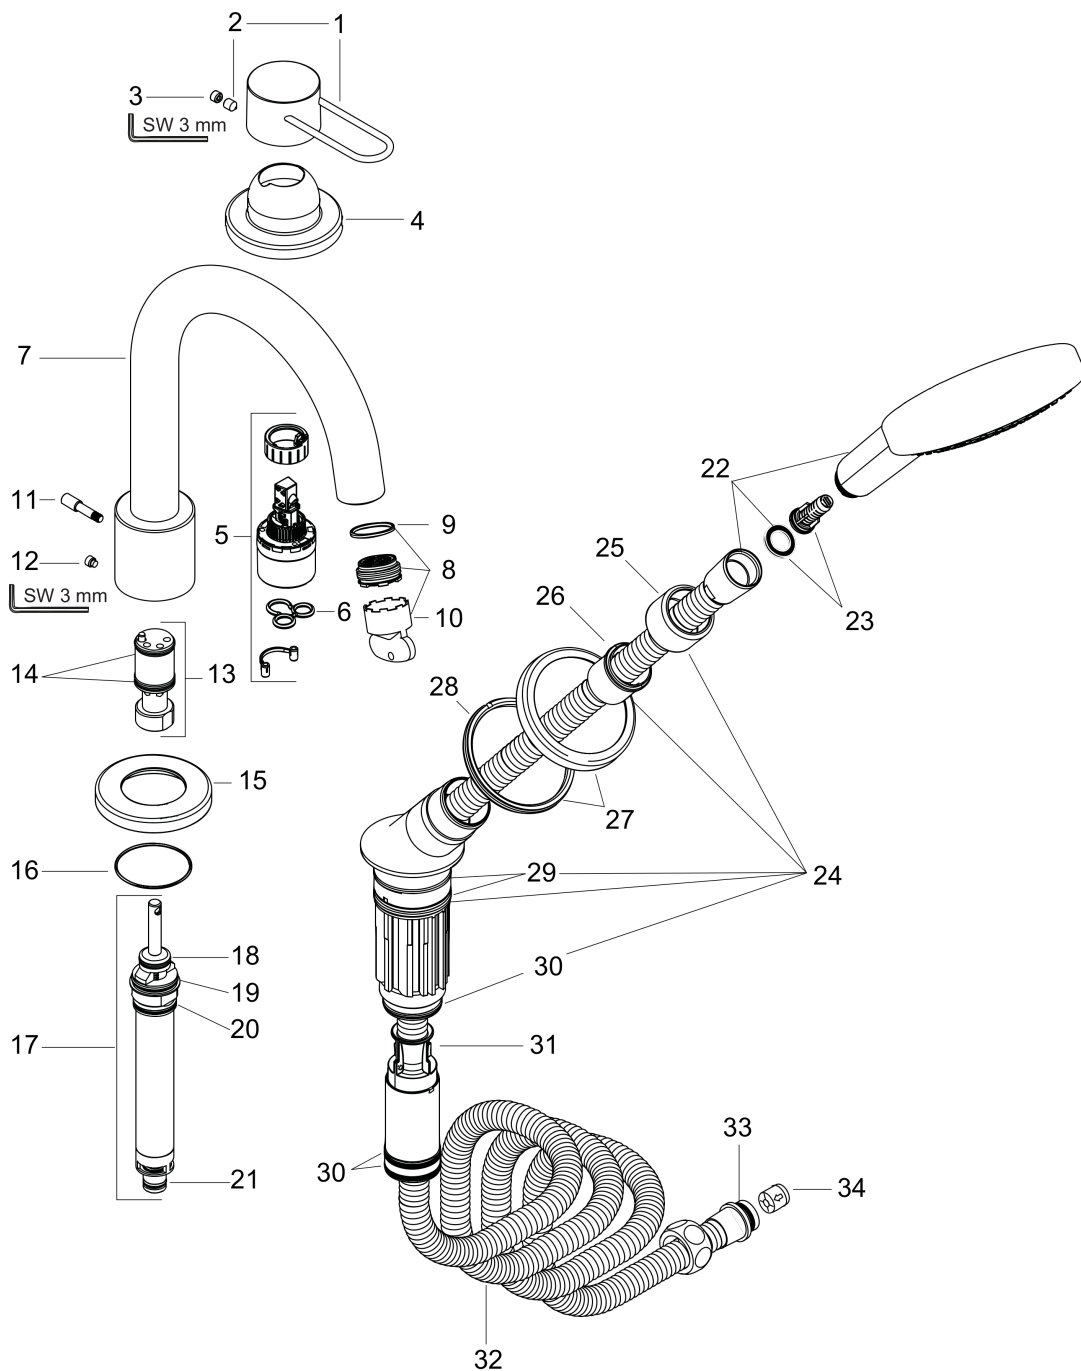

AXOR Uno
3-hole rim mounted bath mixer loop handle
 Surfaces: **Polished Brass** Article Number: **38436930**

Description

product features

- consists of: 3-hole rim mounted single lever bath mixer, hand shower, shower holder
- projection 175 mm
- connection type: basic set
- spray type mixer: normal spray
- spray type hand shower: Rain, RainAir, Whirl
- maximum pull-out length of hand shower: 1.10 m
- flow rate at 3 bar: 22 l/min
- ceramic cartridge
- min. operating pressure: 1 bar
- max. operating pressure: 10 bar
- temperature limitation adjustable
- connection dimension: DN15

Exploded Drawing

Year of production: >04/17

AXOR Uno

3-hole rim mounted bath mixer loop handle

Surfaces: **Polished Brass** Article Number: **38436930**

Spare part list

Year of production: >04/17

Pos.	Description	Article Number	PC	PU
1	handle	93040930	0	1
2	hollow set screw M6x8	98444000	0	1
3	screw cover	95181000	0	1
4	escutcheon Ø 70 mm	93039930	0	1
5	cartridge, assy	92730000	0	1
6	seal	95008000	0	1
7	spout cpl.	93043930	0	1
8	aerator M24x1 C	92934000	0	1
9	O-ring 20x1,5	98197000	0	1
10	special tool	95290000	0	1
11	diverter knob	96774930	0	1
12	hollow set screw M6x6	97660000	0	1
13	guide tube	92214000	0	1
14	O-ring 21x1,5	98219000	0	1
15	escutcheon cold water	96779930	0	1
16	O-ring 42x1,5	98171000	0	1
17	selector assy	96775000	0	1
18	O-Ring 14x2,5	98189000	0	1
19	O-Ring 23x2,5	98183000	0	1
20	O-Ring 22x2	98185000	0	1
21	O-ring 9x2,5	98217000	0	1
22	handshower	26050930	0	1
23	filter insert	97708000	0	1
24	shower holder, assy	95996930	0	1
25	nut	97584930	0	1
26	insert for shower holder	96942000	0	1
27	escutcheon for shower holder	95753930	0	1
28	nut	97149000	0	1
29	O-ring 38x2,5	98198000	0	1
30	O-Ring 28x2	98194000	0	1
31	hose brake	98656000	0	1
32	shower hose 2,00 m	94148000	0	1
33	O-ring 11x2	98127000	0	1
34	set of non return valves DW 15	94074000	0	1