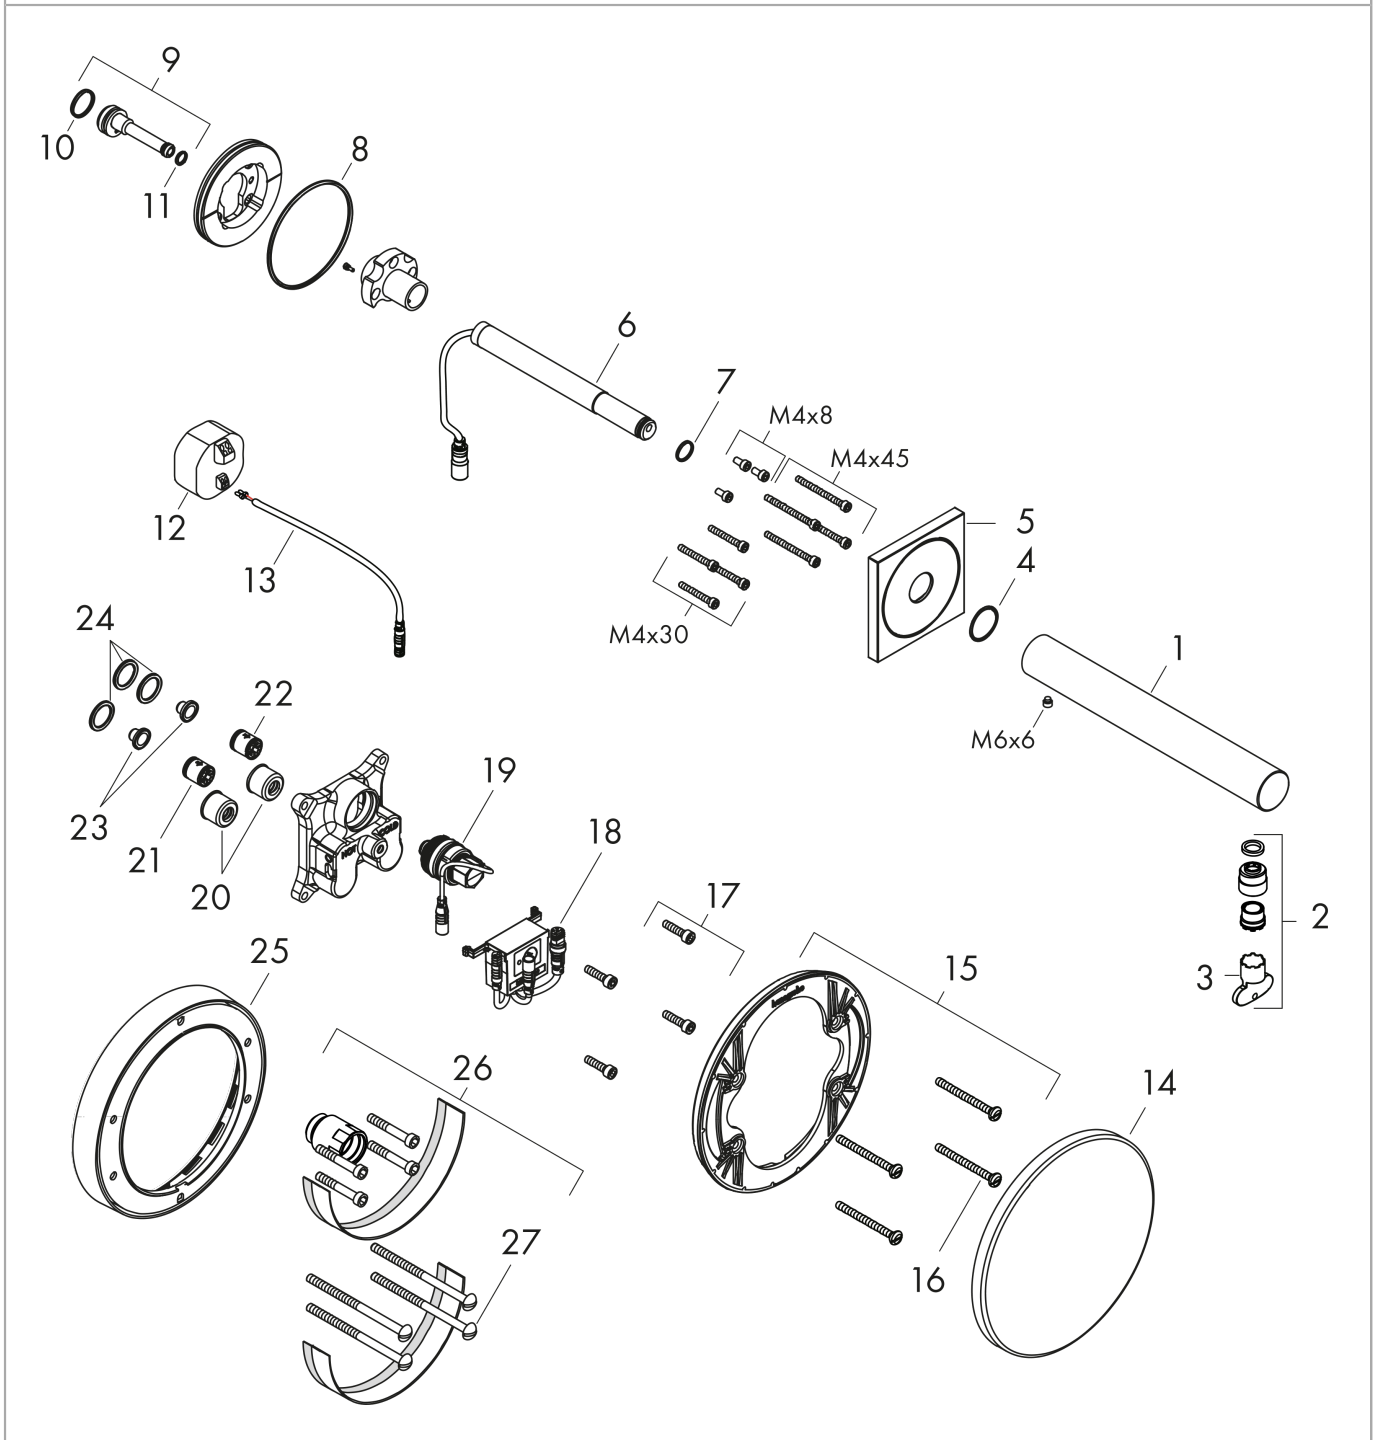

AXOR Uno

Electronic basin mixer for concealed installation wall-mounted 220

Surfaces: **Chrome** Article Number: **45111000**

Description

product features

- projection 221 mm
- normal spray
- flow rate at 3 bar: 5 l/min
- theft-proof aerator
- temperature adjustable via iBox
- infrared sensor technology
- automatic environmental adjustment of infrared sensor
- adjustable optical range of infrared sensor (5 settings)
- 230 V / 50 Hz mains connection
- manual water stop for washbasin cleaning
- for ideal function please note a minimum distance of 140 mm from the aerators center to the back rim of the wash basin
- TÜV certified
- dirt filters in the connection hoses

Exploded Drawing

Year of production: >04/17

AXOR Uno

Electronic basin mixer for concealed installation wall-mounted 220

Surfaces: **Chrome** Article Number: **45111000**

Spare part list

Year of production: >04/17

Pos.	Description	Article Number	PC	PU
1	spout cpl.	93033000	0	1
2	aerator laminar M18x1 (5 l/min)	92896000	0	1
3	special tool	98987000	0	1
4	O-ring 22x1,5	98173000	0	1
5	escutcheon	95943000	0	1
6	electronics	95949000	0	1
7	O-ring 12x1,5	98430000	0	1
8	O-ring 76x2,5	98431000	0	1
9	connecting thread	92449000	0	1
10	O-ring 17x1,5	98137000	0	1
11	O-ring 7x1,5	98422000	0	1
12	transformer	95945000	0	1
13	cable for illumination (12 V)	95586000	0	1
14	escutcheon Ø 170 mm	95946000	0	1
15	sub plate	96447000	0	1
16	set of fixing screws	96454000	0	1
17	set of screws	96525000	0	1
18	control system	95947000	0	1
19	solenoid valve 6 V	96904000	0	1
20	noise reduction	94073000	0	1
21	non return valve (pressure-resistant up to 2 MPa)	92594000	0	1
22	set of non return valves DW 15	94074000	0	1
23	filter packing	95291000	0	1
24	O-ring 16x2	98133000	0	1
25	extension 22 mm (Ø 170 mm)	13596000	0	1
26	extension 25 mm	13594000	0	1
27	set of fixing screws	97747000	0	1
a	concealed item	16180180	0	1