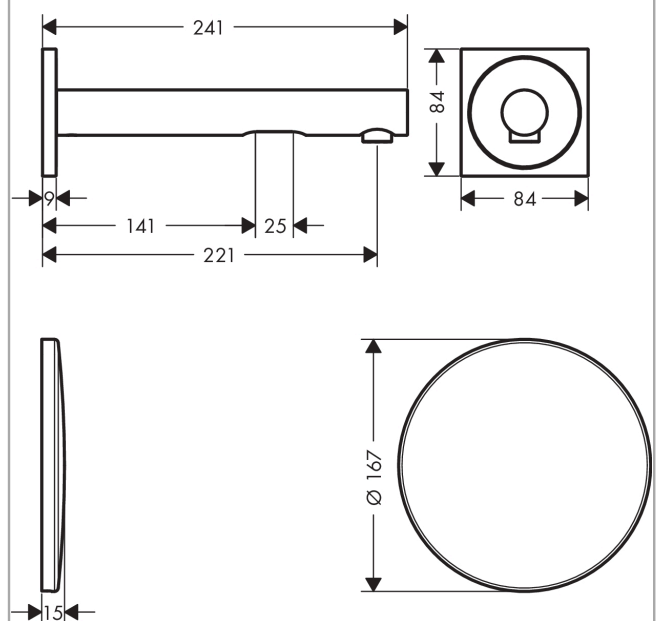

AXOR Uno

Electronic basin mixer for concealed installation wall-mounted 220

Surfaces: **Chrome** Article Number: **45111000**

Description

product features

- projection 221 mm
- normal spray
- flow rate at 3 bar: 5 l/min
- theft-proof aerator
- temperature adjustable via iBox
- infrared sensor technology
- automatic environmental adjustment of infrared sensor
- adjustable optical range of infrared sensor (5 settings)
- 230 V / 50 Hz mains connection
- manual water stop for washbasin cleaning
- for ideal function please note a minimum distance of 140 mm from the aerators center to the back rim of the wash basin
- TÜV certified
- dirt filters in the connection hoses

Technology

Product image

Scale drawing

AXOR Uno
Electronic basin mixer for concealed installation wall-mounted 220
Surfaces: **Chrome** Article Number: **45111000**

Flowchart

AXOR Uno
Electronic basin mixer for concealed installation wall-mounted 220
 Surfaces: **Chrome** Article Number: **45111000**

Pos.	Description	Article Number	PC	PU
1	spout cpl.	93033000	0	1
2	aerator laminar M18x1 (5 l/min)	92896000	0	1
3	special tool	98987000	0	1
4	O-ring 22x1,5	98173000	0	1
5	escutcheon	95943000	0	1
6	electronics	95949000	0	1
7	O-ring 12x1,5	98430000	0	1
8	O-ring 76x2,5	98431000	0	1
9	connecting thread	92449000	0	1
10	O-ring 17x1,5	98137000	0	1
11	O-ring 7x1,5	98422000	0	1
12	transformer	95945000	0	1
13	cable for illumination (12 V)	95586000	0	1
14	escutcheon Ø 170 mm	95946000	0	1
15	sub plate	96447000	0	1
16	set of fixing screws	96454000	0	1
17	set of screws	96525000	0	1
18	control system	95947000	0	1
19	solenoid valve 6 V	96904000	0	1
20	noise reduction	94073000	0	1
21	non return valve (pressure-resistant up to 2 MPa)	92594000	0	1
22	set of non return valves DW 15	94074000	0	1
23	filter packing	95291000	0	1
24	O-ring 16x2	98133000	0	1
25	extension 22 mm (Ø 170 mm)	13596000	0	1
26	extension 25 mm	13594000	0	1
27	set of fixing screws	97747000	0	1
a	concealed item	16180180	0	1