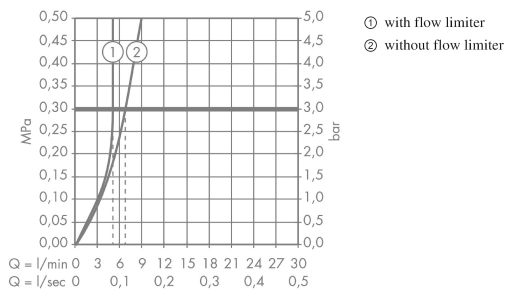

AXOR Uno
Electronic basin mixer for concealed installation wall-mounted 220
Surfaces: **Chrome** Article Number: **45111000**

Flowchart