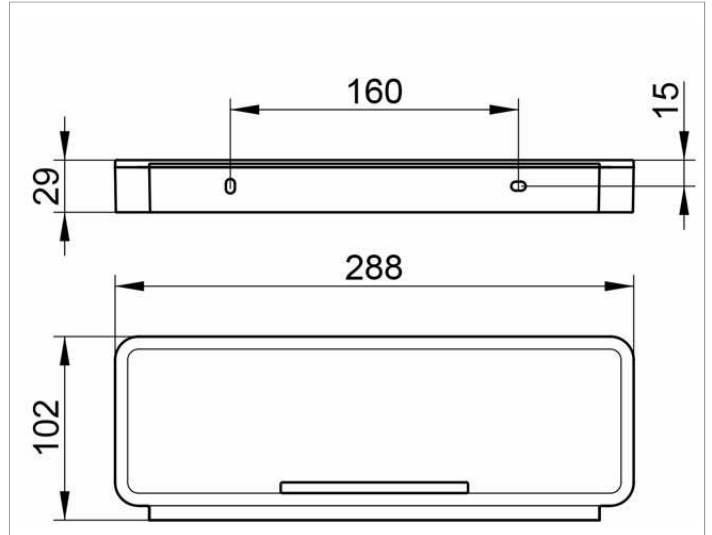

Plan
14959010037 Shower basket

PRODUCT

DRAWING

PRODUCT ATTRIBUTES

3 parts: metal bracket, detachable synthetic insert, soap resistant, shutterproof, uv-protected and integrated glass wiper

SURFACE

chrome-plated/dark grey (RAL 7021)