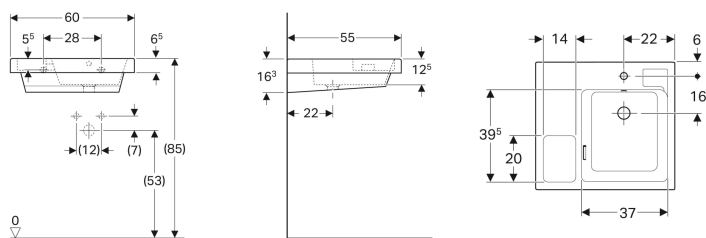

## Geberit Bambini washbasin with recessed sponge tray

Example image

### Characteristics

- Asymmetrical

- Large shelf surface
- Integrated tray for sponges and cleaning cloths

### Technical data

Product material | Fine fireclay

Art. no.	Colour / surface	Tap hole	Overflow	Shelf space	B	H	T
162700000	white	right	visible	left	60 cm	16.3 cm	55 cm
162704000	white	without	visible	left	60 cm	16.3 cm	55 cm