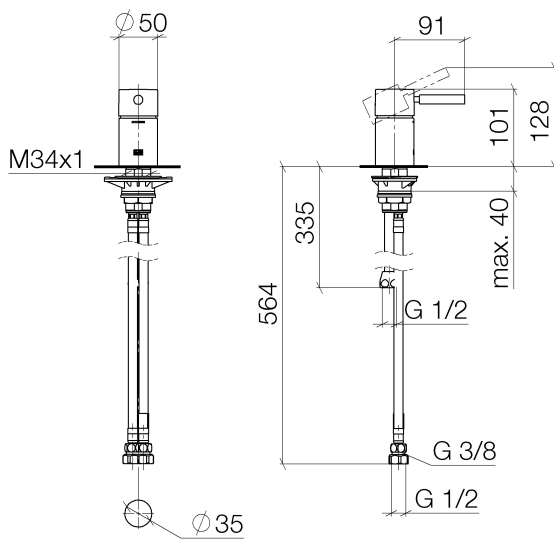

Bath - Meta

Single-lever bath mixer for bath rim or tile edge installation - polished chrome

Article number: 29 300 660-00

- hole diameter 35 mm
- max. flow 35.7 l/min at 3 bar flow pressure

polished chrome

Dimensional drawing

All details in mm / inch = mm x 0.0394

Bath - Meta

Single-lever bath mixer for bath rim or tile edge installation - polished chrome

Article number: 29 300 660-00

Other finish variants

platinum matt
29 300 660-06