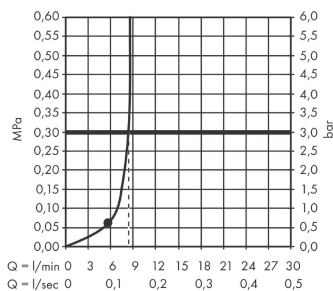

Vernis Shape

Overhead shower 230 1jet EcoSmart

Surfaces: **Chrome** Article Number: **26283000**

Description

product features

- shower head size: 230 x 170 mm
- spray type: Rain
- ball-joint: overhead shower angle adjustable
- material spray disc: plastic
- maximum flow rate at 3 bar: 8,7 l/min
- minimum flow pressure: 1 bar
- overhead shower removable for cleaning
- installation: ceiling or wall
- connection thread G ½
- connection dimension: DN15

Technology

Product image

Scale drawing

Flowchart

The consumption was measured in combination with the appropriate fittings (thermostat/mixer/ in-wall valve) to reflect actual application in practice.