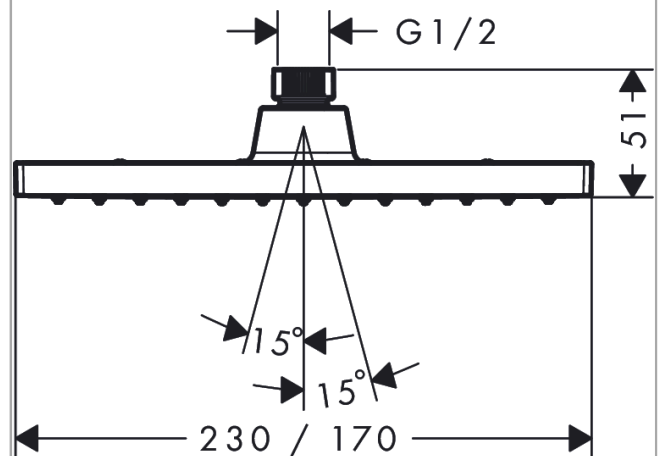

Vernis Shape

Overhead shower 230 1jet EcoSmart

Surfaces: **Chrome** Article Number: **26283000**

Description

product features

- shower head size: 230 x 170 mm
- spray type: Rain
- ball-joint: overhead shower angle adjustable
- material spray disc: plastic
- maximum flow rate at 3 bar: 8,7 l/min
- minimum flow pressure: 1 bar
- overhead shower removable for cleaning
- installation: ceiling or wall
- connection thread G ½
- connection dimension: DN15

Technology

Product image

Scale drawing

Flowchart

The consumption was measured in combination with the appropriate fittings (thermostat/mixer/ in-wall valve) to reflect actual application in practice.