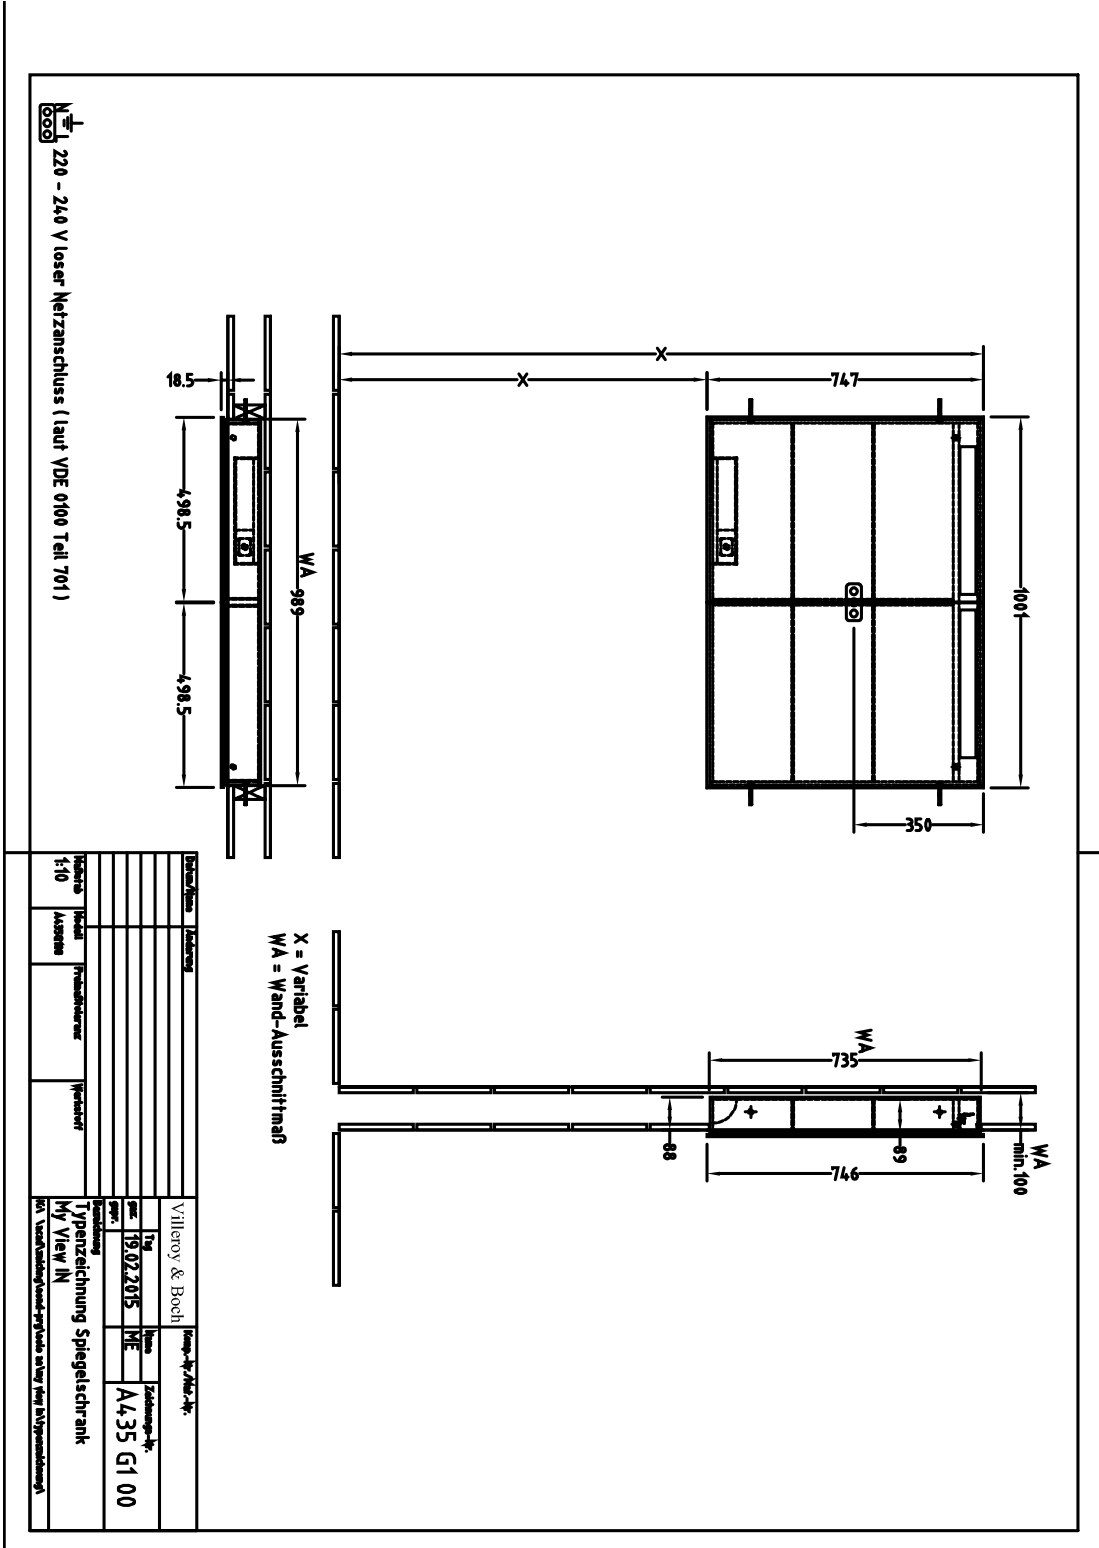

MIRROR MY VIEW IN

PRODUCT INFORMATION

1. POSITION

Model	A435G1
Collection	My View In
PROJECTS	DESIGN
Width	1001 mm
Height	747 mm
Depth	107 mm
Weight	24,279 kg
Description	Glass Built-into the wall fastening set included LED lighting Equipped with: 2x door, 4x glass shelf, 1x magnifying mirror, 1x magnetic strip, sensor switch 1x LED / 13,95 W 2700 K (warm white) to 6500 K (daylight white)

Specification texts	My View In; Built-in mirror cabinet; Glass; Size: 1001 x 747 x 107 mm; Rectangle; Built-into the wall; fastening set included; LED lighting; Equipped with: 2x door, 4x glass shelf, 1x magnifying mirror, 1x magnetic strip, sensor switch; 1x LED / 13,95 W; 2700 K (warm white) to 6500 K (daylight white)
---------------------	---

A435G1

Villeroy & Boch
1748

PROJECTS

Typenzeichnung Spiegelstank
My View IN
WA = Wand-Ausschnittmaß
Villeroy & Boch