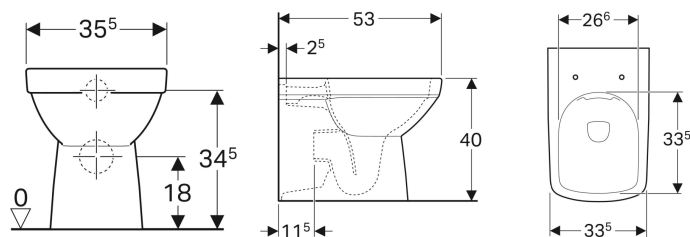

**Geberit Selnova Square floor-standing WC, washdown, back-to-wall, horizontal or vertical outlet, semi-shrouded, Rimfree**

Example image

**Characteristics**

- Floor-standing
- Back-to-wall
- Washdown WC
- Rimfree
- Horizontal or vertical outlet

- Type 1, full flush volume 6 / 4 l, in accordance with EN 997
- Type 2 in accordance with EN 997
- Semi-shrouded

**Technical data**

Product material | Vitreous china

**Scope of delivery**

- Fastening material

**To order additionally**

- WC seat

Art. no.	Colour / surface	B	H	T
501.564.01.7	white	35.5 cm	40 cm	53 cm

**Accessories**

- Geberit P-bend set for floor-standing WC
- Geberit connection set for floor-standing WC