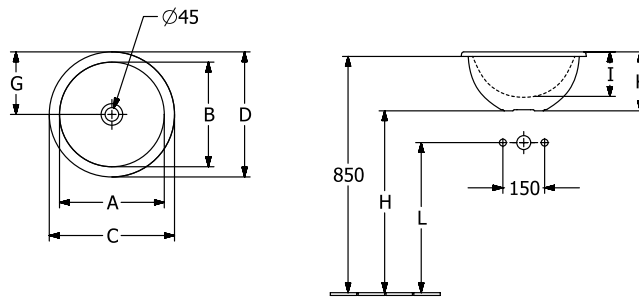

WASHBASINS LOOP & FRIENDS

PRODUCT INFORMATION

1 . POSITION

Article number	4A600001
Article title	Villeroy & Boch Loop & Friends Built-in washbasin, 450 x 450 x 210 mm, White Alpin, with overflow, unpolished
Product designation	Built-in washbasin
Collection	Loop & Friends
PROJECTS	DESIGN
Assembly / Assembly type	Installation
Scope of delivery	1 x built-in washbasin , 1 x cut-out template
Length in mm	450
Width in mm	450
Height in mm	210
Interior depth	140
Diameter in mm	450
Weight in kg	10,70
express delivery	No
Material	TitanCeram
Surface	glossy
With overflow	Yes
EAN number	4062373895955

COLOUR

COLOUR DESIGNATION

White Alpin

TECHNICAL DRAWINGS

4A600001

	A	B	C	D	G	H	I	K	L
4A5900	330	330	390	390	195	680	140	190	560
4A5901	330	330	390	390	195	680	140	190	560
4A6000	380	380	450	450	225	655	160	210	535
4A6001	380	380	450	450	225	655	160	210	535