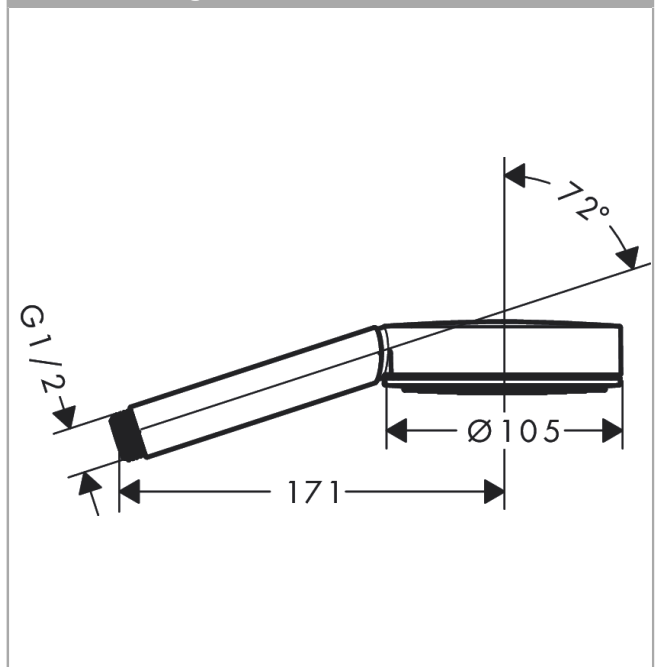

Pulsify

Hand shower 105 1jet Green

Surfaces: **Matt White** Article Number: **24121700**

Description

product features

- shower head size: 105 mm
- spray type: PowderRain
- spray disc surface: graphite
- maximum flow rate at 3 bar: 5,7 l/min
- minimum flow pressure: 1 bar
- with internal water conduction
- rinseable screen insert
- connection thread G 1/2
- connection dimension: DN15

Technology

Design awards

reddot winner 2021

Product image

Scale drawing

Flowchart

The consumption was measured in combination with the appropriate fittings (thermostat/mixer/in-wall valve) to reflect actual application in practice.