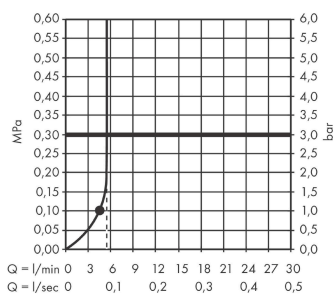

Pulsify

Hand shower 105 1jet Green

Surfaces: **Matt White** Article Number: **24121700**

Description

product features

- shower head size: 105 mm
- spray type: PowderRain
- spray disc surface: graphite
- maximum flow rate at 3 bar: 5,7 l/min
- minimum flow pressure: 1 bar
- with internal water conduction
- rinseable screen insert
- connection thread G 1/2
- connection dimension: DN15

Technology

Design awards

reddot winner 2021

Product image

Scale drawing

Flowchart

The consumption was measured in combination with the appropriate fittings (thermostat/mixer/in-wall valve) to reflect actual application in practice.