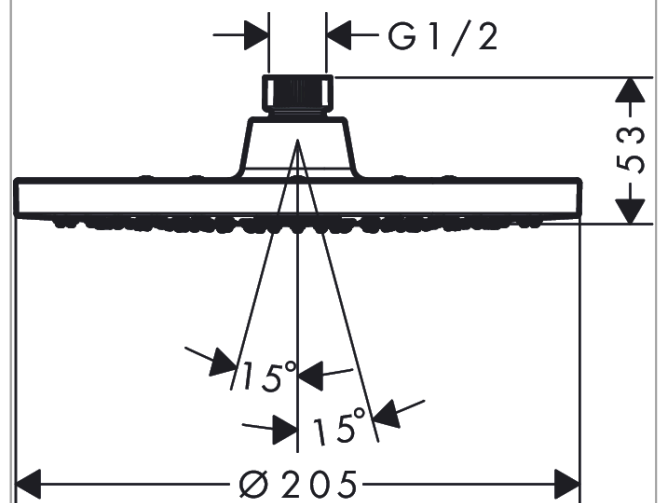

Vernis Blend

Overhead shower 200 1jet

Surfaces: **Matt Black** Article Number: **26271670**

Description

product features

- shower head size: 205 mm
- spray type: Rain
- ball-joint: overhead shower angle adjustable
- material spray disc: plastic
- maximum flow rate at 3 bar: 12,4 l/min
- minimum flow pressure: 1 bar
- overhead shower removable for cleaning
- installation: ceiling or wall
- connection thread G ½
- connection dimension: DN15

Technology

Product image

Scale drawing

Flowchart

The consumption was measured in combination with the appropriate fittings (thermostat/mixer/ in-wall valve) to reflect actual application in practice.