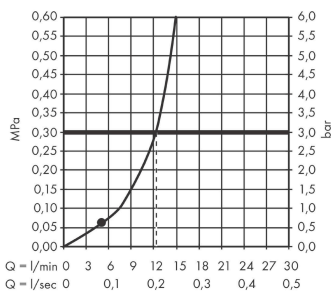

Vernis Blend

Overhead shower 200 1jet

Surfaces: **Matt Black** Article Number: **26271670**

Description

product features

- shower head size: 205 mm
- spray type: Rain
- ball-joint: overhead shower angle adjustable
- material spray disc: plastic
- maximum flow rate at 3 bar: 12,4 l/min
- minimum flow pressure: 1 bar
- overhead shower removable for cleaning
- installation: ceiling or wall
- connection thread G ½
- connection dimension: DN15

Technology

Product image

Scale drawing

Flowchart

The consumption was measured in combination with the appropriate fittings (thermostat/mixer/ in-wall valve) to reflect actual application in practice.