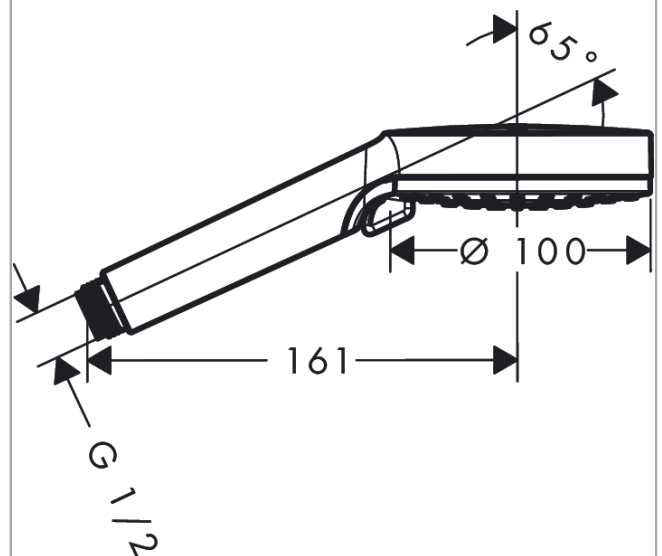

Vernis Blend

Hand shower Vario

Surfaces: **Matt Black** Article Number: **26270670**

Description

product features

- shower head size: 100 mm
- spray type: Rain, IntenseRain
- spray type adjustment by turning spray disc
- easy cleanable plastic spray disc
- maximum flow rate at 3 bar: 15,2 l/min
- minimum flow pressure: 1 bar
- with internal water conduction
- rinseable screen seal
- connection thread G ½
- connection dimension: DN15
- suitable for continuous flow water heaters

Technology

Product image

Scale drawing

Flowchart

The consumption was measured in combination with the appropriate fittings (thermostat/mixer/ in-wall valve) to reflect actual application in practice.