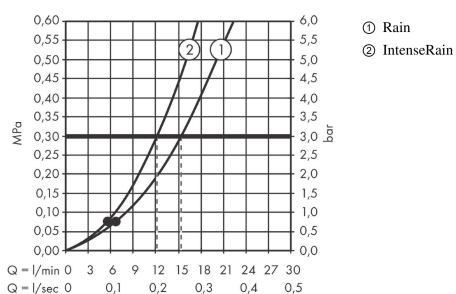

Vernis Blend

Hand shower Vario

Surfaces: **Matt Black** Article Number: **26270670**

Description

product features

- shower head size: 100 mm
- spray type: Rain, IntenseRain
- spray type adjustment by turning spray disc
- easy cleanable plastic spray disc
- maximum flow rate at 3 bar: 15,2 l/min
- minimum flow pressure: 1 bar
- with internal water conduction
- rinseable screen seal
- connection thread G ½
- connection dimension: DN15
- suitable for continuous flow water heaters

Technology

Product image

Scale drawing

Flowchart

The consumption was measured in combination with the appropriate fittings (thermostat/mixer/ in-wall valve) to reflect actual application in practice.