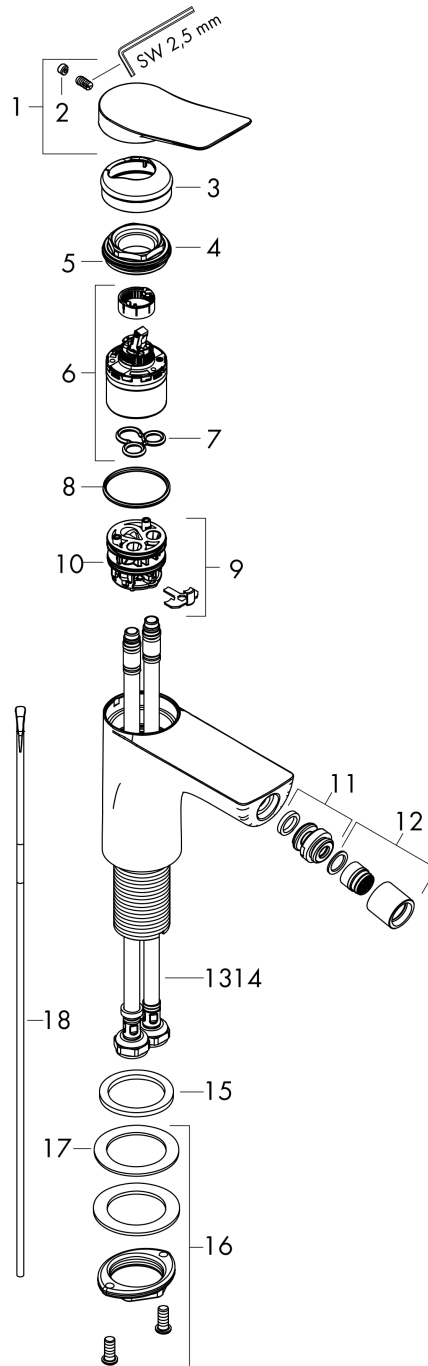

Vivenis

Single lever bidet mixer with pop-up waste set

Surfaces: **Chrome** Article Number: **75200000**

Description

product features

- consists of: single lever bidet mixer, waste set
- projection 130 mm
- ball-pivot joint
- spray type: laminar spray
- maximum flow rate at 3 bar: 7,5 l/min
- ceramic cartridge
- temperature limitation adjustable
- suitable for continuous flow water heaters
- pop-up waste set G 1¼
- material waste set: metal
- connection type: G ¾ connections
- connection dimension: DN15

Design awards

reddot winner 2021

Product image

Scale drawing

Flowchart

Vivenis
Single lever bidet mixer with pop-up waste set
 Surfaces: **Chrome** Article Number: **75200000**

Exploded Drawing

Year of production: >06/21

Vivenis

Single lever bidet mixer with pop-up waste set

Surfaces: **Chrome** Article Number: **75200000**

Spare part list

Year of production: >06/21

Pos.	Description	Article Number	Price	PU
1	handle	94277000	-	1
2	screw cover	93735460	-	1
3	escutcheon	94027000	-	1
4	nut	93995000	-	1
5	O-ring 35x1,5	92114000	-	1
6	cartridge, assy	93897000	-	1
7	seal	95008000	-	1
8	O-ring 35x2	92604000	-	1
9	adapter for cartridge	98750000	-	1
10	O-Ring 30x2	98186000	-	1
11	ball joint	97362000	-	1
12	aerator laminar M16x1 (7 l/min)	97360000	-	1
13	connection hose 450 mm M8x0,75 G3/8	97206000	-	1
14	O-ring 6,6x1,6	93019000	-	1
15	flat seal	98749000	-	1
16	fixing set (Ø 32)	13961000	-	1
17	lever collar	97548000	-	1
18	pull rod	96657000	-	1
a	pop up waste	94139000	-	1
b	fixation extension 35 mm	13898000	-	1