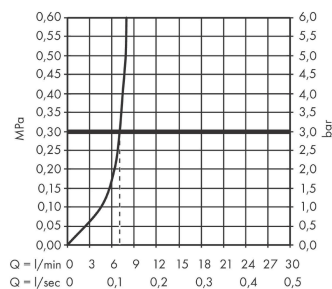

Vivenis

Single lever bidet mixer with pop-up waste set

Surfaces: **Chrome** Article Number: **75200000**

Description

product features

- consists of: single lever bidet mixer, waste set
- projection 130 mm
- ball-pivot joint
- spray type: laminar spray
- maximum flow rate at 3 bar: 7,5 l/min
- ceramic cartridge
- temperature limitation adjustable
- suitable for continuous flow water heaters
- pop-up waste set G 1¼
- material waste set: metal
- connection type: G ¾ connections
- connection dimension: DN15

Design awards

reddot winner 2021

Product image

Scale drawing

Flowchart

Vivenis
Single lever bidet mixer with pop-up waste set
 Surfaces: **Chrome** Article Number: **75200000**

Exploded Drawing

Year of production: >06/21