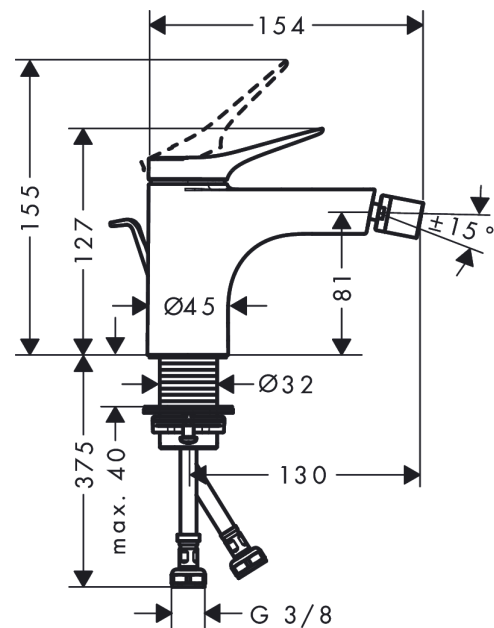

Vivenis

Single lever bidet mixer with pop-up waste set

Surfaces: **Chrome** Article Number: **75200000**

Description

product features

- consists of: single lever bidet mixer, waste set
- projection 130 mm
- ball-pivot joint
- spray type: laminar spray
- maximum flow rate at 3 bar: 7,5 l/min
- ceramic cartridge
- temperature limitation adjustable
- suitable for continuous flow water heaters
- pop-up waste set G 1¼
- material waste set: metal
- connection type: G ¾ connections
- connection dimension: DN15

Design awards

reddot winner 2021

Product image

Scale drawing

Flowchart

Vivenis
Single lever bidet mixer with pop-up waste set
 Surfaces: **Chrome** Article Number: **75200000**

Exploded Drawing

Year of production: >06/21

Vivenis

Single lever bidet mixer with pop-up waste set

Surfaces: **Chrome** Article Number: **75200000**

Spare part list

Year of production: >06/21

Pos.	Description	Article Number	Price	PU
1	handle	94277000	-	1
2	screw cover	93735460	-	1
3	escutcheon	94027000	-	1
4	nut	93995000	-	1
5	O-ring 35x1,5	92114000	-	1
6	cartridge, assy	93897000	-	1
7	seal	95008000	-	1
8	O-ring 35x2	92604000	-	1
9	adapter for cartridge	98750000	-	1
10	O-Ring 30x2	98186000	-	1
11	ball joint	97362000	-	1
12	aerator laminar M16x1 (7 l/min)	97360000	-	1
13	connection hose 450 mm M8x0,75 G3/8	97206000	-	1
14	O-ring 6,6x1,6	93019000	-	1
15	flat seal	98749000	-	1
16	fixing set (Ø 32)	13961000	-	1
17	lever collar	97548000	-	1
18	pull rod	96657000	-	1
a	pop up waste	94139000	-	1
b	fixation extension 35 mm	13898000	-	1