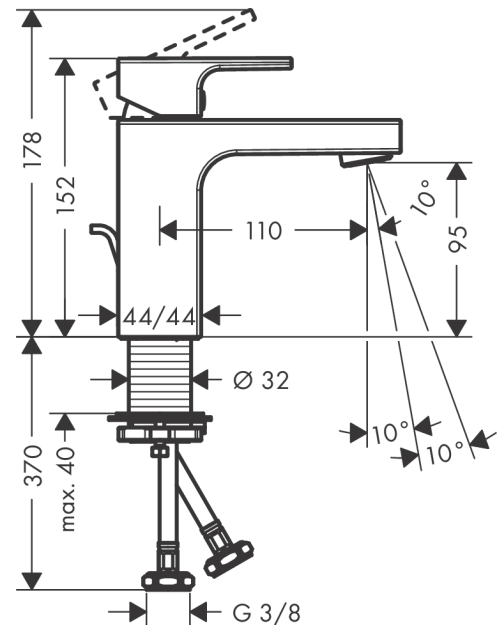

Vernis Shape

Single lever basin mixer 100 CoolStart with pop-up waste set

Surfaces: **Matt Black** Article Number: **71594670**

Description

product features

- consists of: single lever basin mixer, waste set
- ComfortZone 100
- projection 110 mm
- spray type: normal spray
- maximum flow rate at 3 bar: 5 l/min
- ceramic cartridge
- temperature limitation adjustable
- with isolated water conduction - without contact with nickel and lead
- suitable for continuous flow water heaters
- pop-up waste set G 1¼
- material waste set: synthetic
- connection type: G ¾ connections
- connection dimension: DN15
- cold water in middle position

Technology

Product image

Scale drawing

Vernis Shape

Single lever basin mixer 100 CoolStart with pop-up waste set

Surfaces: **Matt Black** Article Number: **71594670**

Flowchart