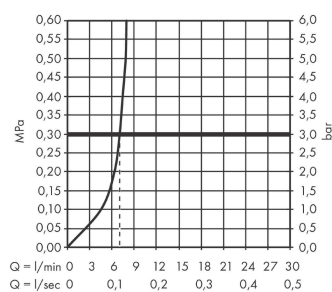

Finoris

Single lever bidet mixer with push-open waste set

Surfaces: **Matt Black** Article Number: **76200670**

Description

product features

- consists of: single lever bidet mixer, waste set
- projection 129 mm
- ball-pivot joint
- spray type: laminar spray
- maximum flow rate at 3 bar: 7,5 l/min
- ceramic cartridge
- suitable for continuous flow water heaters
- push-open waste set G 1¼
- material waste set: metal
- connection type: G ¾ connections
- connection dimension: DN15

Design awards

reddot winner 2021

Product image

Scale drawing

Flowchart

Finoris
Single lever bidet mixer with push-open waste set
 Surfaces: **Matt Black** Article Number: **76200670**

Exploded Drawing

Year of production: >06/21