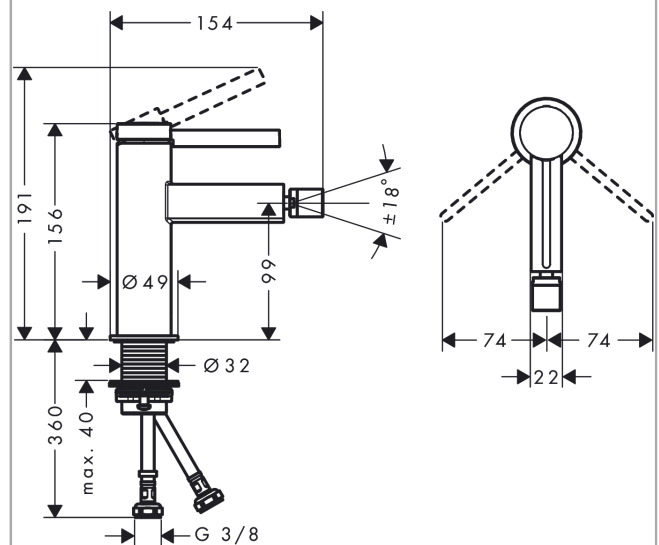

Finoris

Single lever bidet mixer with push-open waste set

Surfaces: **Matt Black** Article Number: **76200670**

Description

product features

- consists of: single lever bidet mixer, waste set
- projection 129 mm
- ball-pivot joint
- spray type: laminar spray
- maximum flow rate at 3 bar: 7,5 l/min
- ceramic cartridge
- suitable for continuous flow water heaters
- push-open waste set G 1¼
- material waste set: metal
- connection type: G ¾ connections
- connection dimension: DN15

Design awards

reddot winner 2021

Product image

Scale drawing

Flowchart

Finoris
Single lever bidet mixer with push-open waste set
 Surfaces: **Matt Black** Article Number: **76200670**

Exploded Drawing

Year of production: >06/21

Finoris**Single lever bidet mixer with push-open waste set**Surfaces: **Matt Black** Article Number: **76200670****Spare part list**

Year of production: >06/21

Pos.	Description	Article Number	Price	PU
1	handle	94266670	-	1
2	screw cover	93735460	-	1
3	hollow set screw M5x5	98446000	-	1
4	flange	93737670	-	1
5	nut	92926000	-	1
6	O-ring 30x1,5	98433000	-	1
7	O-ring 29x2	98391000	-	1
8	O-ring 25x1,5	98146000	-	1
9	cartridge, assy	93760000	-	1
10	seal	93383000	-	1
11	adapter for cartridge	98866000	-	1
12	ball joint	97362670	-	1
13	aerator laminar M16x1 (7 l/min)	97360670	-	1
14	escutcheon	94265670	-	1
15	flat seal	98749000	-	1
16	fixing set (Ø 32)	13961000	-	1
17	lever collar	97548000	-	1
18	connection hose 450 mm M8x0,75 G3/8	97206000	-	1
19	O-ring 6,6x1,6	93019000	-	1
a	push-open waste set	50100670	-	1
b	fixation extension 35 mm	13898000	-	1