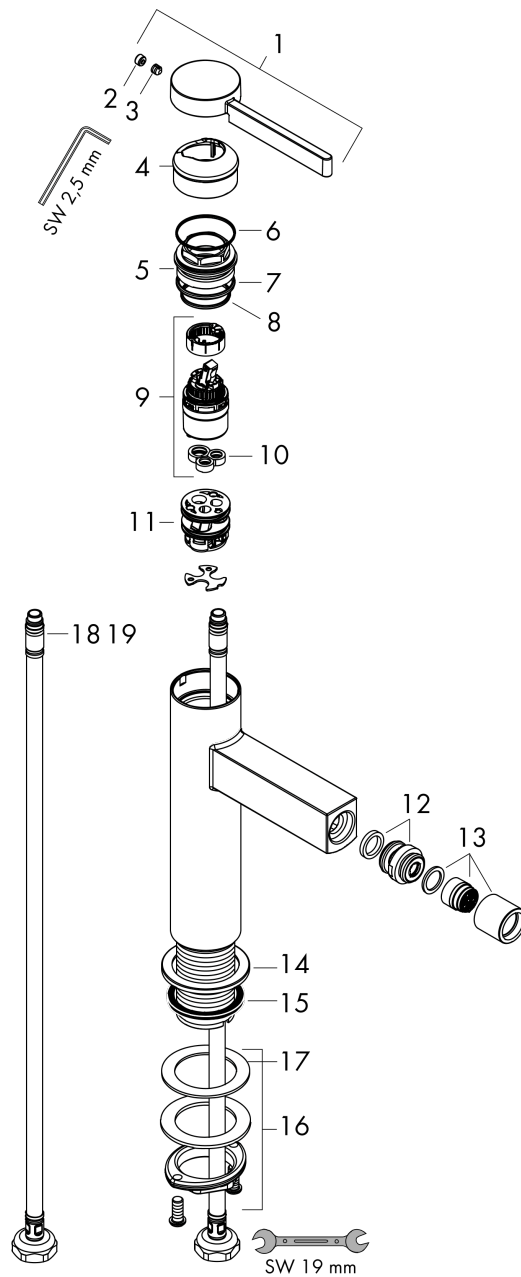

Finoris

Single lever bidet mixer with push-open waste set

Surfaces: **Matt Black** Article Number: **76200670**

Description

product features

- consists of: single lever bidet mixer, waste set
- projection 129 mm
- ball-pivot joint
- spray type: laminar spray
- maximum flow rate at 3 bar: 7,5 l/min
- ceramic cartridge
- suitable for continuous flow water heaters
- push-open waste set G 1¼
- material waste set: metal
- connection type: G ¾ connections
- connection dimension: DN15

Design awards

reddot winner 2021

Product image

Scale drawing

Flowchart

Finoris
Single lever bidet mixer with push-open waste set
 Surfaces: **Matt Black** Article Number: **76200670**

Exploded Drawing

Year of production: >06/21

Finoris**Single lever bidet mixer with push-open waste set**Surfaces: **Matt Black** Article Number: **76200670****Spare part list**

Year of production: >06/21

Pos.	Description	Article Number	Price	PU
1	handle	94266670	-	1
2	screw cover	93735460	-	1
3	hollow set screw M5x5	98446000	-	1
4	flange	93737670	-	1
5	nut	92926000	-	1
6	O-ring 30x1,5	98433000	-	1
7	O-ring 29x2	98391000	-	1
8	O-ring 25x1,5	98146000	-	1
9	cartridge, assy	93760000	-	1
10	seal	93383000	-	1
11	adapter for cartridge	98866000	-	1
12	ball joint	97362670	-	1
13	aerator laminar M16x1 (7 l/min)	97360670	-	1
14	escutcheon	94265670	-	1
15	flat seal	98749000	-	1
16	fixing set (Ø 32)	13961000	-	1
17	lever collar	97548000	-	1
18	connection hose 450 mm M8x0,75 G3/8	97206000	-	1
19	O-ring 6,6x1,6	93019000	-	1
a	push-open waste set	50100670	-	1
b	fixation extension 35 mm	13898000	-	1