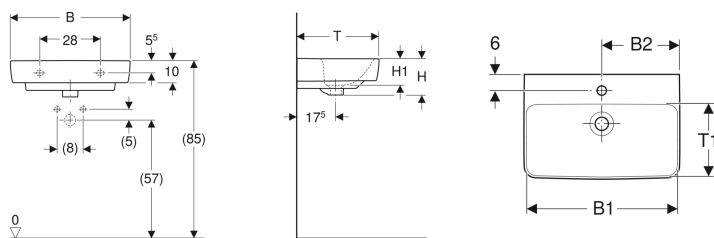

## Geberit Selnova Compact washbasin

Example image

- Can be combined with half pedestal

### Technical data

Product material

Vitreous china

Art. no.	Colour / surface	Tap hole	Overflow	B	B1	B2	Cabinet width	H	T
501.890.00.7	white	centred	visible	65 cm	63 cm	32.5 cm	59.7 cm	17.5 cm	40 cm
501.892.00.7	white	without	visible	65 cm	63 cm	32.5 cm	59.7 cm	17.5 cm	40 cm
501.512.00.7	white	centred	visible	60 cm	54 cm	30 cm	55 cm	17 cm	37 cm
501.510.00.7	white	centred	visible	55 cm	49 cm	27.5 cm	50 cm	17 cm	37 cm
501.511.00.7	white	centred	visible	60 cm	54 cm	30 cm	55 cm	17 cm	37 cm
501.509.00.6	white	centred	visible	55 cm	49 cm	27.5 cm	50 cm	17 cm	37 cm