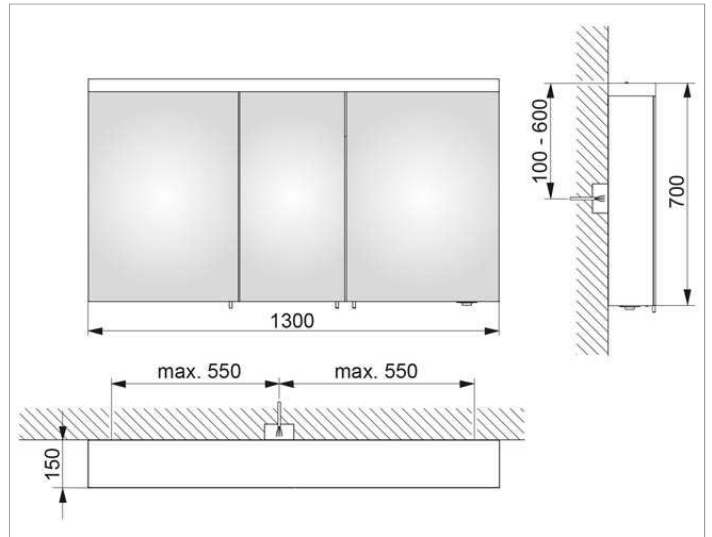

**Royal Reflex.2**  
**24205171331 Mirror cabinet**

**PRODUCT**

**DRAWING**

**PRODUCT ATTRIBUTES**

3 hinged double sided crystal mirror doors,  
 exterior body sides mirrored

Operation:

External dimmer with the functions:

- on/off
- dim
- Changing between 3 lighting options

Illumination:

Illumination from above and  
 washbasin illumination in the bottom panel  
 light colour 3000 kelvin (warm white),  
 LED 40 watt (lifespan > 30.000 hours)  
 infinitely dimmable, lamps non-exchangeable  
 EEK: A++, A+, A , 40 kWh/1000h

**EQUIPMENT**

- 1 shaver socket (internal)
- 6 adjustable glass shelves
- soft-closing doors

**SURFACE**

silver anodized

**DIMENSION**

1300 x 700 x 150 mm