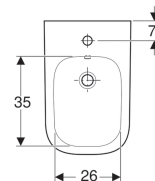

Geberit Smyle Square wall-hung bidet, shrouded

Application purposes

- For single-hole taps with flexible hoses

Characteristics

- Wall-hung

- Hidden water supply connection
- Shrouded

Technical data

Material | Vitreous china

Art. no.	Surface / colour	B	H	T	Overflow	
500.209.01.1	white	35 cm	26 cm	54 cm	visible	NEW