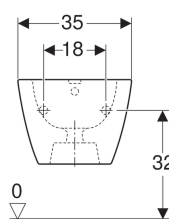

Geberit Smyle Square wall-hung bidet, shrouded

Application purposes

- For single-hole taps with flexible hoses

Characteristics

- Wall-hung

- Hidden water supply connection
- Shrouded

Technical data

Material | Vitreous china

Art. no.	Surface / colour	B	H	T	Overflow	
500.209.01.1	white	35 cm	26 cm	54 cm	visible	NEW