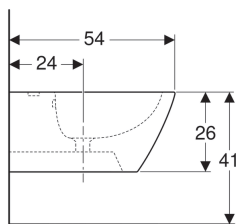

Geberit Smyle Square wall-hung bidet, shrouded

Application purposes

- For single-hole taps with flexible hoses

Characteristics

- Wall-hung

- Hidden water supply connection
- Shrouded

Technical data

Material | Vitreous china

Art. no.	Surface / colour	B	H	T	Overflow	
500.209.01.1	white	35 cm	26 cm	54 cm	visible	NEW