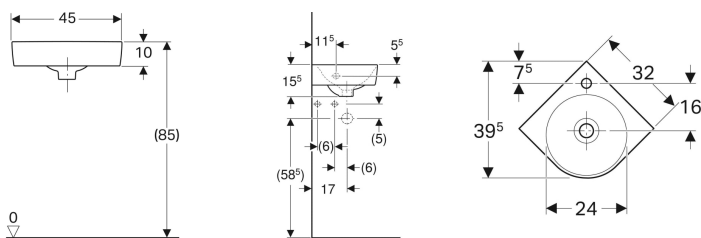

Geberit Selnova Compact corner handrinse basin

Example image

Application purposes

- For corner installation
- Suitable for installation in small bathrooms and guest WCs

Characteristics

- Can be installed with a washbasin cabinet

Technical data

Product material

Vitreous china

Art. no.	Colour / surface	Tap hole	Overflow	B	H	T
501.519.00.6	white	centred	visible	45 cm	15.5 cm	39.5 cm
501.508.00.7	white	centred	visible	69.5 cm	15.5 cm	61.5 cm