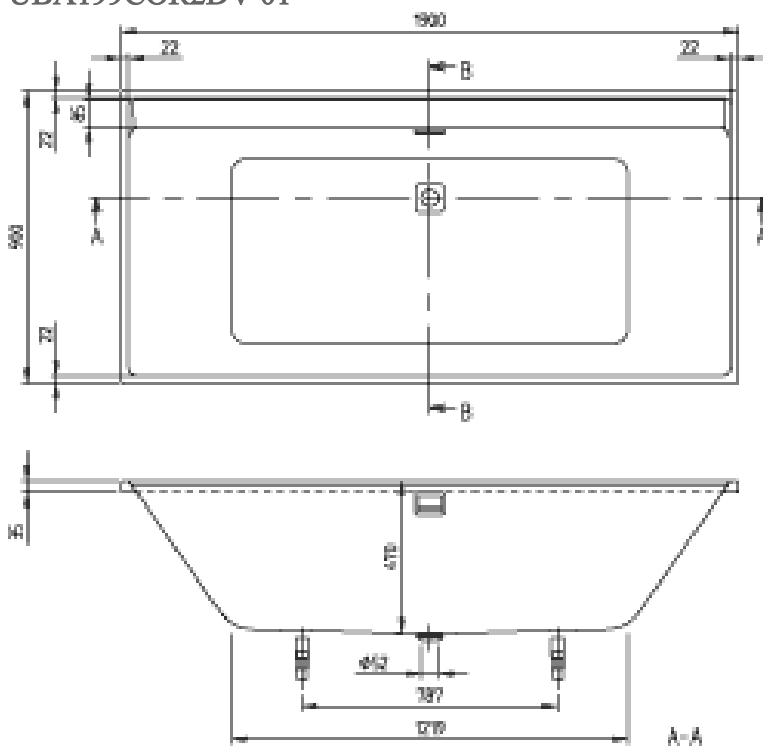

Villeroy & Boch
1748

PROJECTS

TECHNICAL DRAWINGS

UBA199COR2DV-01