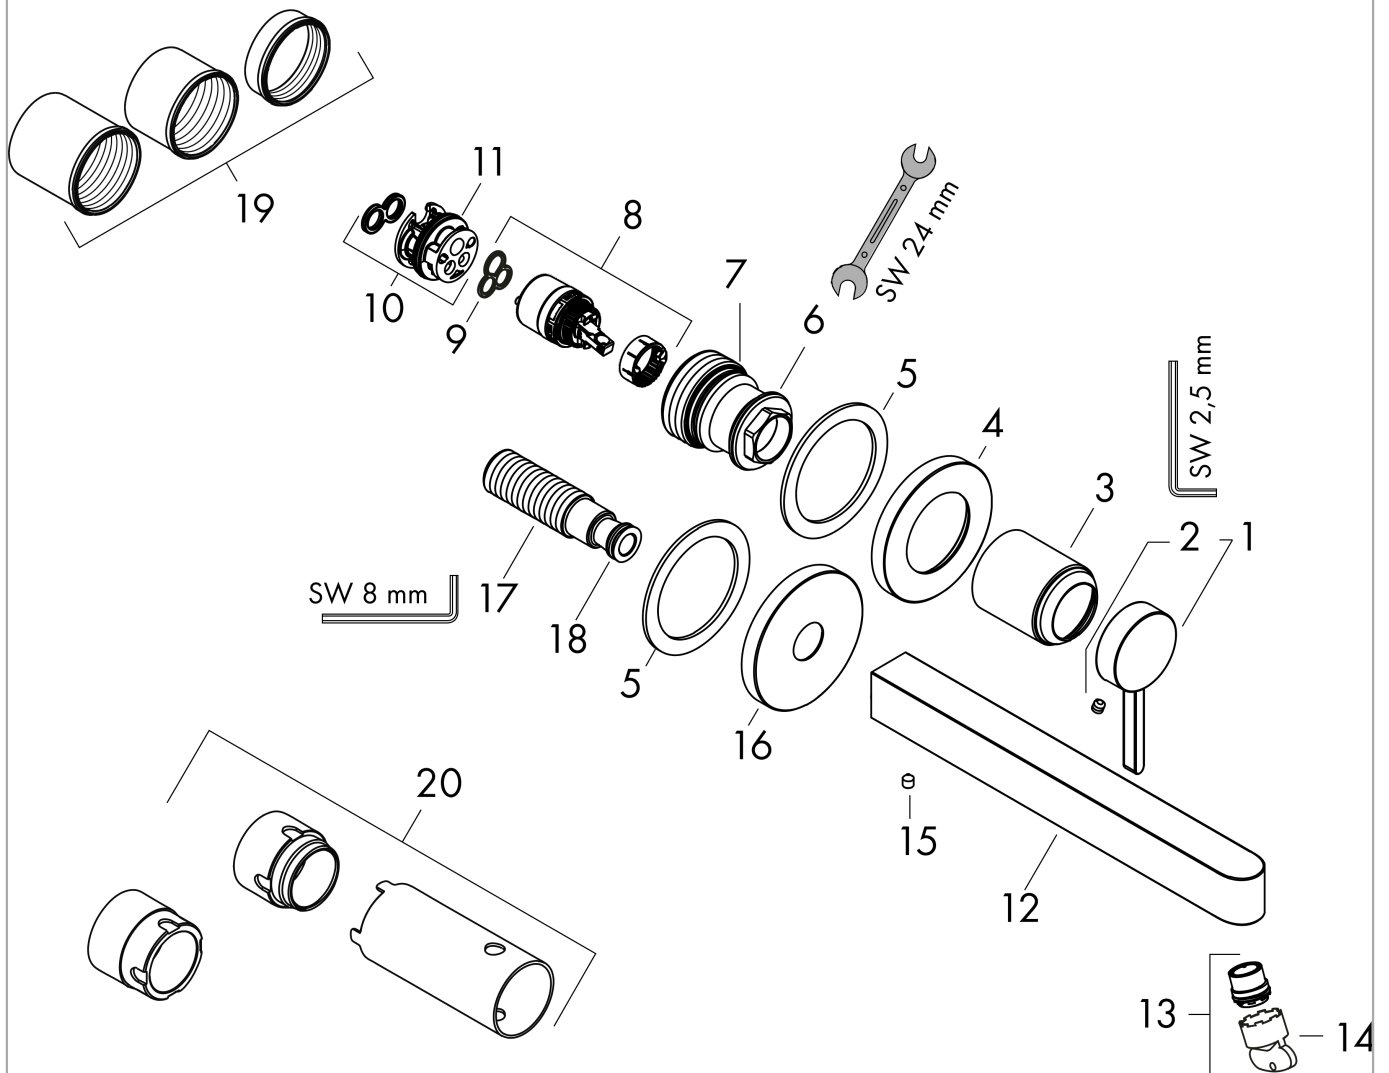

#### product features

- consists of: single lever basin mixer for concealed installation wall-mounted, waste set
- projection 228 mm
- spray type: laminar spray
- maximum flow rate at 3 bar: 5 l/min
- ceramic cartridge
- suitable for continuous flow water heaters
- non-closing waste set
- material waste set: metal
- connection type: basic set
- connection dimension: DN15
- handle can be positioned on the right or left, depends on the basic set installation

### Scale drawing

### Flowchart

**Finoris**

Single lever basin mixer for concealed installation wall-mounted with spout 22,8 cm

Surfaces: **Matt Black** Article Number: **76050670**

**Exploded Drawing**

Year of production: >06/21

**Finoris****Single lever basin mixer for concealed installation wall-mounted with spout 22,8 cm**Surfaces: **Matt Black** Article Number: **76050670****Spare part list**

Year of production: &gt;06/21

Pos.	Description	Article Number	Price	PU
1	handle	93986670	-	1
2	hollow set screw M5x5	98446000	-	1
3	sleeve	93989670	-	1
4	escutcheon for handle	93988670	-	1
5	washer	97600000	-	1
6	nut	93141000	-	1
7	O-ring 34x2	98383000	-	1
8	cartridge, assy	93760000	-	1
9	seal	98865000	-	1
10	adapter for cartridge	95634000	-	1
11	O-ring 26x2	98147000	-	1
12	spout 225 mm	93985670	-	1
13	spray former	93973000	-	1
14	special tool	98987000	-	1
15	hollow set screw M5x6	97768000	-	1
16	escutcheon for spout	93987670	-	1
17	connecting thread G½	95626000	-	1
18	O-ring 13x2	98128000	-	1
19	fixing set	97971000	-	1
20	extension set 25 mm for 13622180	31971000	-	1
a	waste	50001670	-	1