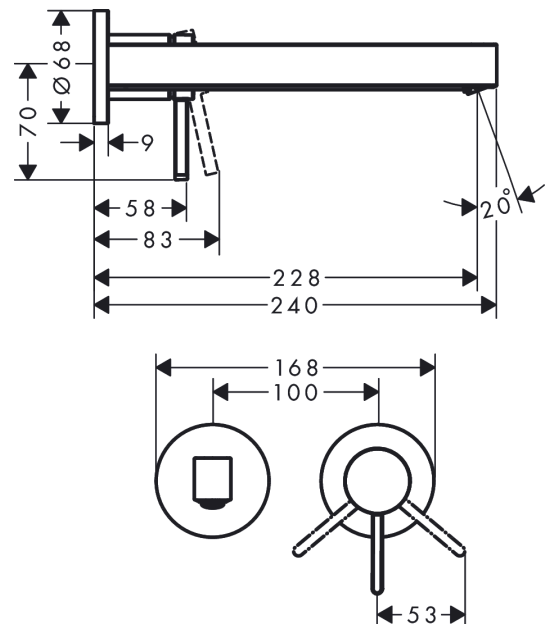

#### product features

- consists of: single lever basin mixer for concealed installation wall-mounted, waste set
- projection 228 mm
- spray type: laminar spray
- maximum flow rate at 3 bar: 5 l/min
- ceramic cartridge
- suitable for continuous flow water heaters
- non-closing waste set
- material waste set: metal
- connection type: basic set
- connection dimension: DN15
- handle can be positioned on the right or left, depends on the basic set installation

### Scale drawing