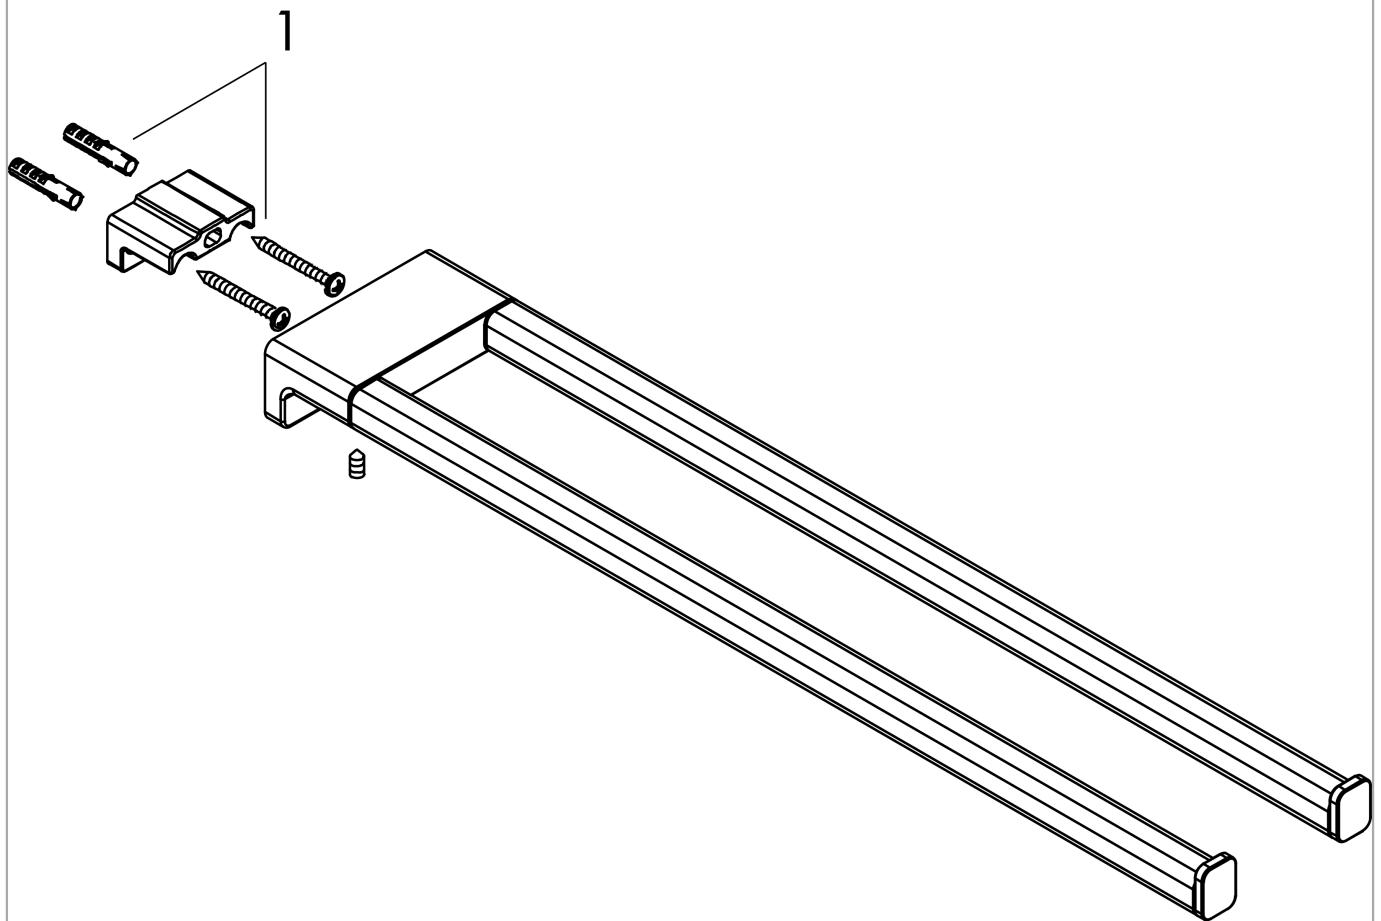

AddStoris

Towel holder twin-handle

Surfaces: **Chrome** Article Number: **41770000**

Description

product features

- wall-mounted
- material: metal
- material holder: metal
- fixed
- length: 445 mm
- with mounting material
- concealed fastening
- drilling distance: 26 mm
- diameter drill hole: 6 mm

Design awards

reddot winner 2021

Product image

Scale drawing

AddStoris
Towel holder twin-handle
 Surfaces: **Chrome** Article Number: **41770000**

Exploded Drawing

Year of production: >04/21

AddStoris

Towel holder twin-handle

Surfaces: **Chrome** Article Number: **41770000**

Spare part list

Year of production: >04/21

Pos.	Description	Article Number	Price	PU
1	mounting set	40915000	-	1