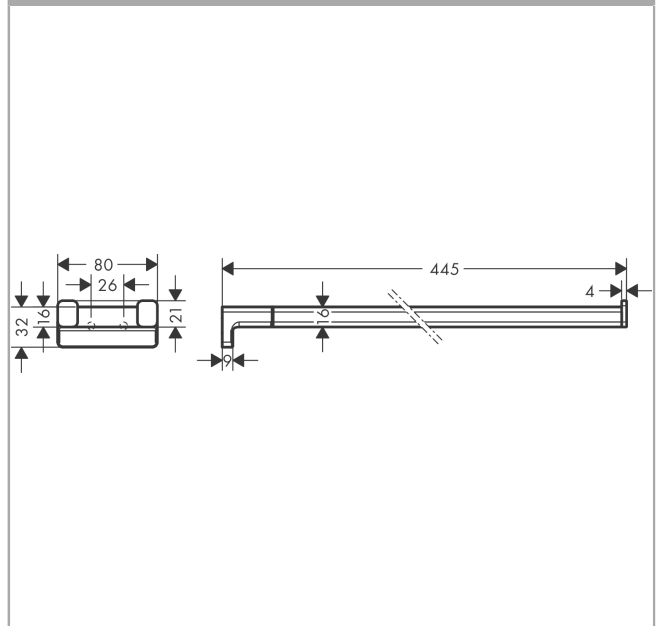

AddStoris

Towel holder twin-handle

Surfaces: **Chrome** Article Number: **41770000**

Description

product features

- wall-mounted
- material: metal
- material holder: metal
- fixed
- length: 445 mm
- with mounting material
- concealed fastening
- drilling distance: 26 mm
- diameter drill hole: 6 mm

Design awards

reddot winner 2021

Product image

Scale drawing

AddStoris
Towel holder twin-handle
 Surfaces: **Chrome** Article Number: **41770000**

Exploded Drawing

Year of production: >04/21

AddStoris

Towel holder twin-handle

Surfaces: **Chrome** Article Number: **41770000**

Spare part list

Year of production: >04/21

Pos.	Description	Article Number	Price	PU
1	mounting set	40915000	-	1