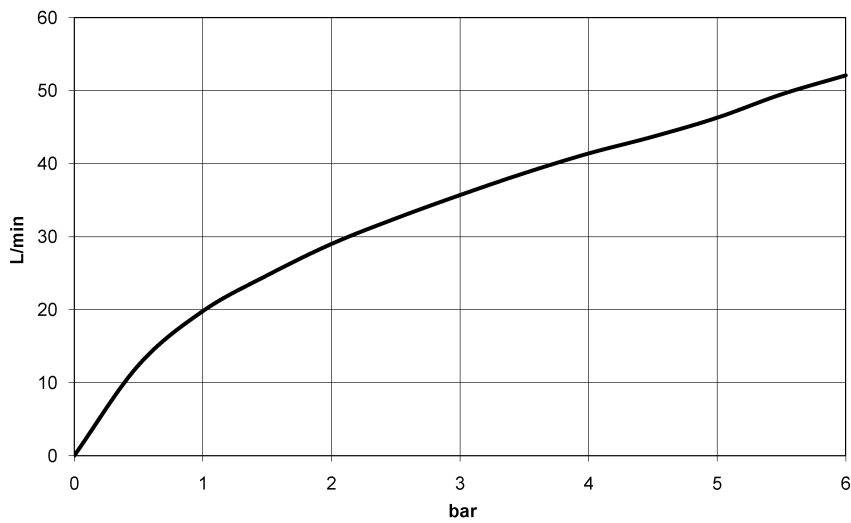

## Dimensional drawing

mm [inches]

All details in mm / inch = mm x 0.0394

Bath - CYO

Concealed three-way diverter - polished chrome

Article number: 36 210 740-00

Date of manufacture from 4/1/2022

### Flow rate chart