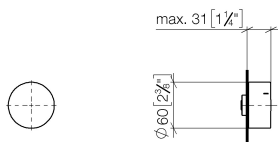

## Dimensional drawing

mm [inches]

All details in mm / inch = mm x 0.0394

Bath - CYO

Concealed three-way diverter - polished chrome

Article number: 36 210 740-00

Date of manufacture from 4/1/2022