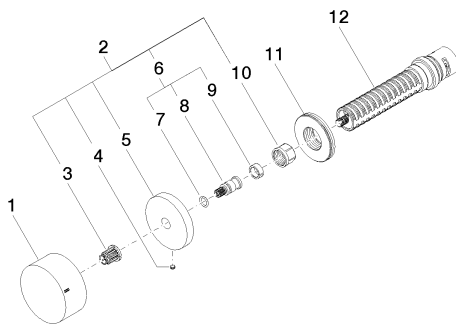

## Dimensional drawing

mm [inches]

All details in mm / inch = mm x 0.0394

Bath - CYO

Concealed three-way diverter - polished chrome

Article number: 36 210 740-00

Date of manufacture from 4/1/2022

Other finishes on request (x-tra Service)

Bath - CYO

Concealed three-way diverter - polished chrome

Article number: 36 210 740-00

Date of manufacture from 4/1/2022

35 203 970 90

Concealed three-way diverter

## Spare parts list

No.	Item Number	Name	Quantity used
1	09 20 74 045-00	handle	1
2	04 27 74 004 00-00	rosette	1
3	90 12 12 002 00 90	fixing cap	1
4	09 31 11 055 90	pin	1
5	09 27 74 004-00	rosette	1
6	04 29 06 020 00-00	spindle	1
7	09 14 10 060 90	seal	1
8	09 29 06 020-00	spindle	1
9	09 14 15 020 90	ring	1
10	09 23 30 023 90	nut	1
11	09 30 01 107 90	sleeve	1
12	90 90 03 303 10 90	diverter	1