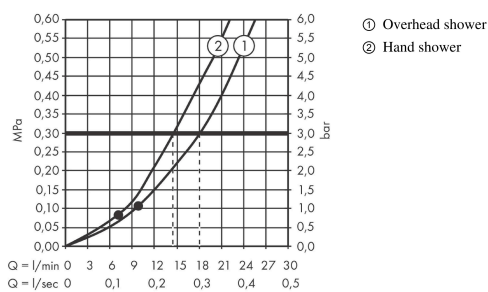

Croma E
Shower system 280 1jet with Ecostat E
 Surfaces: **Chrome** Article Number: **27953000**

Description

product features

- consists of: overhead shower, hand shower, shower arm, Thermostat, basic set, wall outlet, shower hose
- shower head size: 280 x 170 mm
- spray type overhead shower: RainAir
- spray type hand shower: Rain, IntenseRain, TurboRain
- maximum flow rate at 3 bar: 18,3 l/min
- minimum flow pressure: 1 bar
- pivot connector prevent hose from tangling

Technology

Product image

Scale drawing

Flowchart

Croma E
Shower system 280 1jet with Ecostat E
 Surfaces: **Chrome** Article Number: **27953000**

Exploded Drawing

Year of production: >01/21

Croma E

Shower system 280 1jet with Ecostat E

Surfaces: **Chrome** Article Number: **27953000**

Spare part list

Year of production: >01/21

Pos.	Description	Article Number	Price	PU
1	shower arm	27446000	-	1
2	head shower	26257000	-	1
3	handshower	26812400	-	1
4	-	26485000	-	1
5	shower hose Isiflex'B 1,25 m	28272000	-	1
6	Thermostat	15708000	-	1
7	concealed item	01800180	-	1