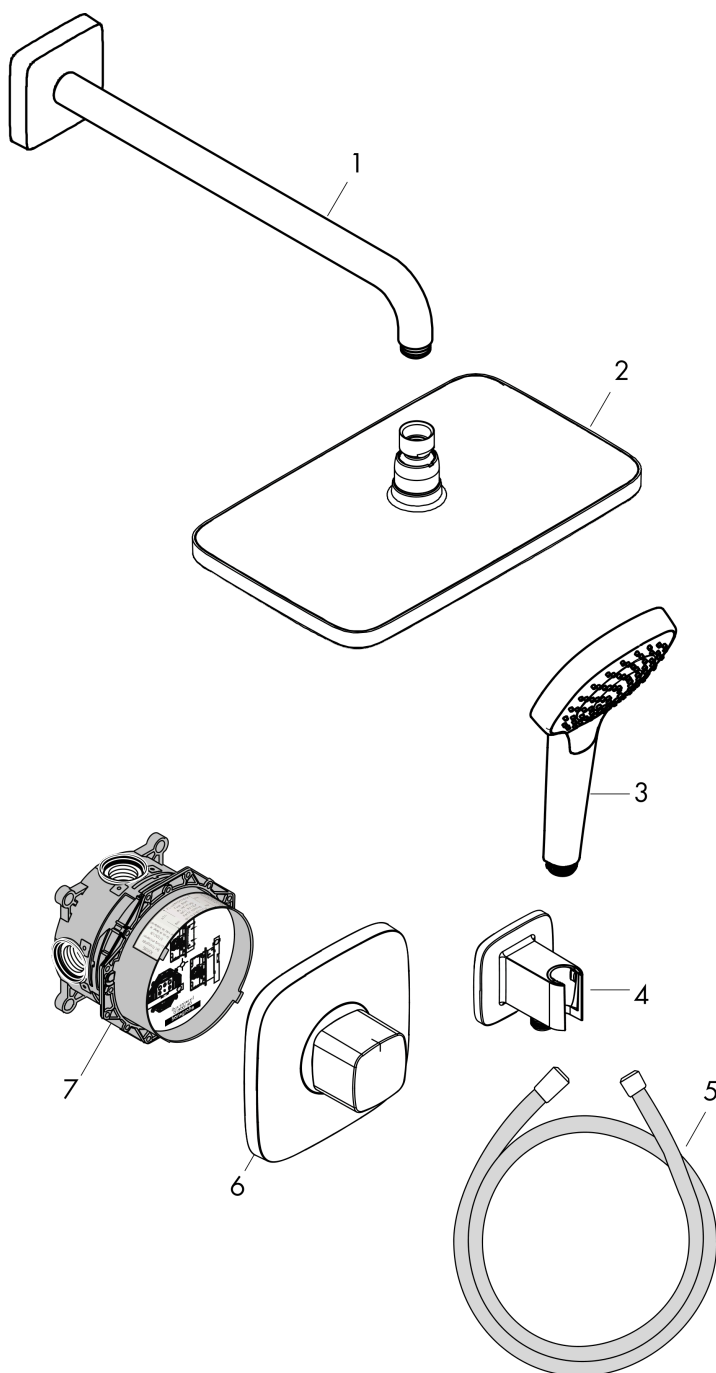

Croma E
Shower system 280 1jet with Ecostat E
 Surfaces: **Chrome** Article Number: **27953000**

Description

product features

- consists of: overhead shower, hand shower, shower arm, Thermostat, basic set, wall outlet, shower hose
- shower head size: 280 x 170 mm
- spray type overhead shower: RainAir
- spray type hand shower: Rain, IntenseRain, TurboRain
- maximum flow rate at 3 bar: 18,3 l/min
- minimum flow pressure: 1 bar
- pivot connector prevent hose from tangling

Technology

Product image

Scale drawing

Flowchart

Croma E
Shower system 280 1jet with Ecostat E
 Surfaces: **Chrome** Article Number: **27953000**

Exploded Drawing

Year of production: >01/21

Croma E

Shower system 280 1jet with Ecostat E

Surfaces: **Chrome** Article Number: **27953000**

Spare part list

Year of production: >01/21

Pos.	Description	Article Number	Price	PU
1	shower arm	27446000	-	1
2	head shower	26257000	-	1
3	handshower	26812400	-	1
4	-	26485000	-	1
5	shower hose Isiflex'B 1,25 m	28272000	-	1
6	Thermostat	15708000	-	1
7	concealed item	01800180	-	1