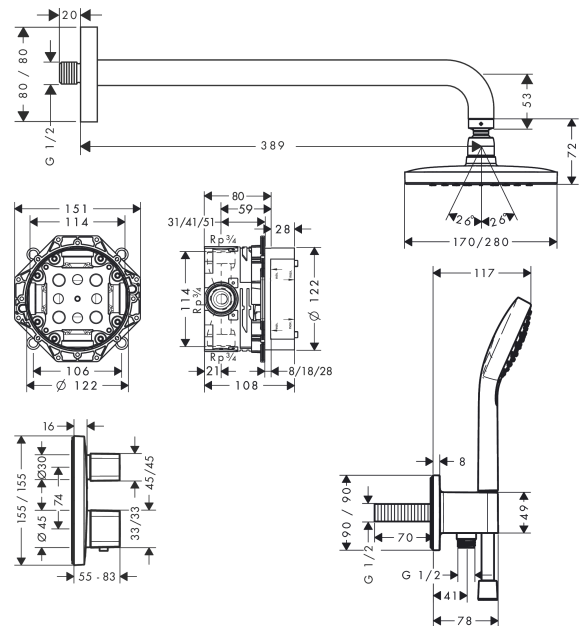

Croma E
Shower system 280 1jet with Ecostat E
 Surfaces: **Chrome** Article Number: **27953000**

Description

product features

- consists of: overhead shower, hand shower, shower arm, Thermostat, basic set, wall outlet, shower hose
- shower head size: 280 x 170 mm
- spray type overhead shower: RainAir
- spray type hand shower: Rain, IntenseRain, TurboRain
- maximum flow rate at 3 bar: 18,3 l/min
- minimum flow pressure: 1 bar
- pivot connector prevent hose from tangling

Technology

Product image

Scale drawing

Flowchart

Croma E
Shower system 280 1jet with Ecostat E
 Surfaces: **Chrome** Article Number: **27953000**

Exploded Drawing

Year of production: >01/21

Croma E

Shower system 280 1jet with Ecostat E

Surfaces: **Chrome** Article Number: **27953000**

Spare part list

Year of production: >01/21

Pos.	Description	Article Number	Price	PU
1	shower arm	27446000	-	1
2	head shower	26257000	-	1
3	handshower	26812400	-	1
4	-	26485000	-	1
5	shower hose Isiflex'B 1,25 m	28272000	-	1
6	Thermostat	15708000	-	1
7	concealed item	01800180	-	1