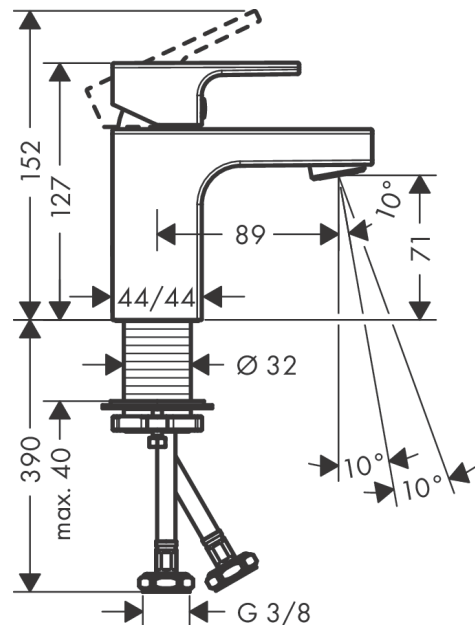

Vernis Shape

Single lever basin mixer 70 without waste set

Surfaces: **Matt Black** Article Number: **71567670**

Description

product features

- ComfortZone 70
- projection 89 mm
- spray type: normal spray
- swiveling spray former
- maximum flow rate at 3 bar: 5 l/min
- ceramic cartridge
- temperature limitation adjustable
- with isolated water conduction - without contact with nickel and lead
- suitable for continuous flow water heaters
- connection type: G 3/8 connections
- connection dimension: DN15

Technology

Product image

Scale drawing

Flowchart