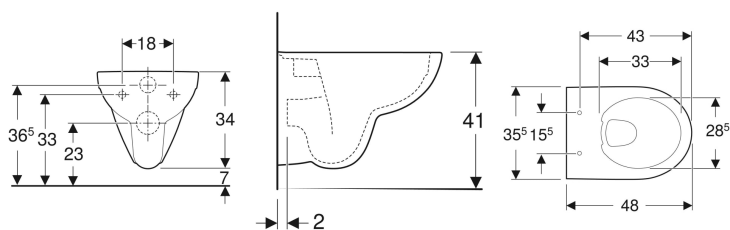

Geberit Selnova Compact wall-hung WC, washdown, small projection, Rimfree

Example image

Application purposes

- For concealed cisterns
- For pressure flushing valves

Characteristics

- Wall-hung
- Washdown WC

- Rimfree
- Type 1, full flush volume 6 / 5 l, in accordance with EN 997
- Type 2 in accordance with EN 997
- Flushes with 4.5 l
- Small projection

Technical data

Product material | Vitreous china

To order additionally

- WC seat

Art. no.	Colour / surface	B	H	T
500.349.01.7	white	35.5 cm	34 cm	48 cm

Accessories

- Geberit fastening material for wall-hung WCs and wall-hung bidets