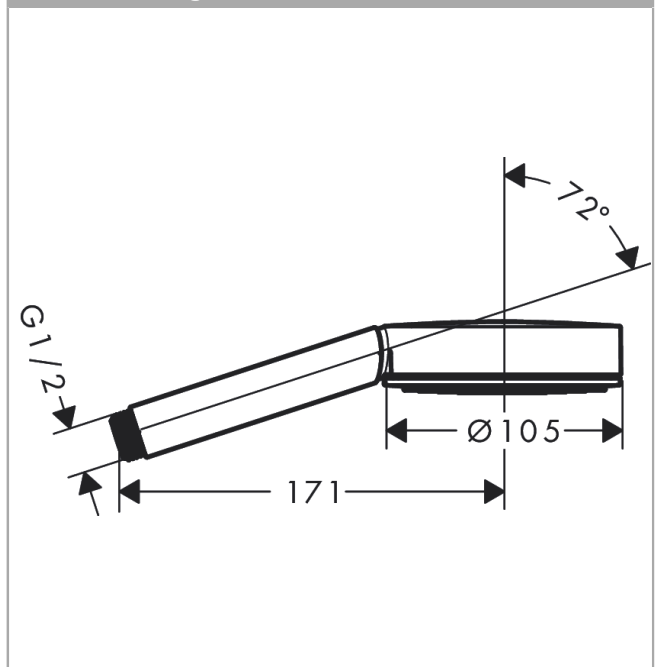

Pulsify

Hand shower 105 1jet

Surfaces: **Matt White** Article Number: **24120700**

Description

product features

- shower head size: 105 mm
- spray type: PowderRain
- spray disc surface: graphite
- maximum flow rate at 3 bar: 13,5 l/min
- minimum flow pressure: 0,6 bar
- with internal water conduction
- rinseable screen insert
- connection thread G ½
- connection dimension: DN15

Technology

Design awards

reddot winner 2021

Product image

Scale drawing

Flowchart