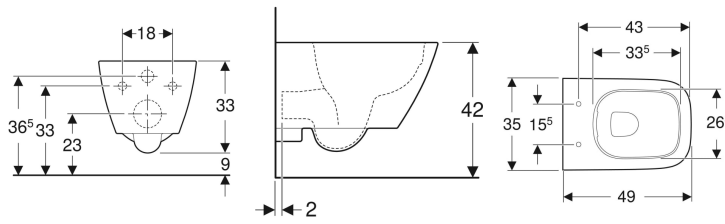

Geberit Smyle Square wall-hung WC, washdown, small projection, shrouded, Rimfree

Example image

Application purposes

- For concealed cisterns
- For pressure flushing valves

Characteristics

- Wall-hung
- Washdown WC
- Rimfree

- Easy fastening with Geberit WC wall fixing type EFF2
- Type 1, full flush volume 6 / 5 l, in accordance with EN 997
- Flushes with 4.5 l
- Shrouded
- Hidden fastening
- Small projection

Technical data

Product material | Vitreous china

Scope of delivery

- Fastening material

To order additionally

- WC seat

Art. no.	Colour / surface	B	H	T
500.379.01.1	white	35 cm	33 cm	49 cm

Accessories

- Geberit fastening material for wall-hung WCs and wall-hung bidets