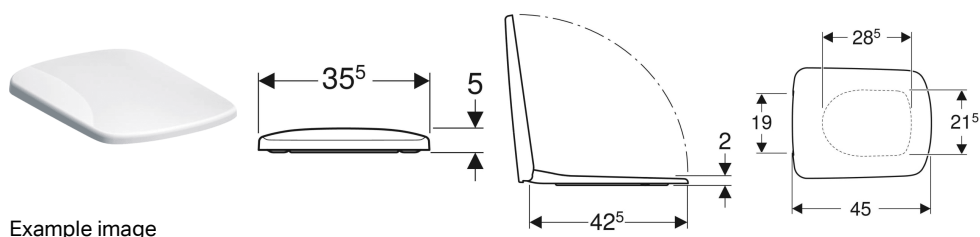

Geberit Selnova Compact WC seat, square design, fastening from above

Characteristics

- Hinges made of metal
- Square design
- Overlapping WC lid

Technical data

Product material	Duroplast
Fastening distance	15.5 cm

Art. no.	Colour / surface	Quick-release hinges	Soft-closing mechanism	Fastening	Hinge material
501.928.01.1	white	no	no	from above	Stainless steel
501.929.01.1	white	no	yes	from above	Brass chrome-plated
501.930.01.1	white	yes	yes	from above	Brass chrome-plated