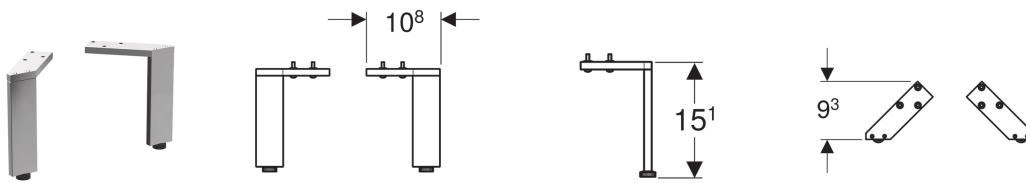

**Geberit Smyle Square set of feet**

**Characteristics**

- Height adjustable for compensating floor unevenness

**Scope of delivery**

- Set of 2 pieces
- Fastening material

**Technical data**

Material | Aluminium

Art. no.	Surface / colour	H	
500.367.00.1	gloss chrome-plated	15.1 cm	NEW

- Acanto washbasin cabinets in combination with Acanto vanity basins are installed with set of feet 31.6 cm
- Acanto washbasin cabinets in combination with all other Acanto washbasins are installed with set of feet 28.1 cm