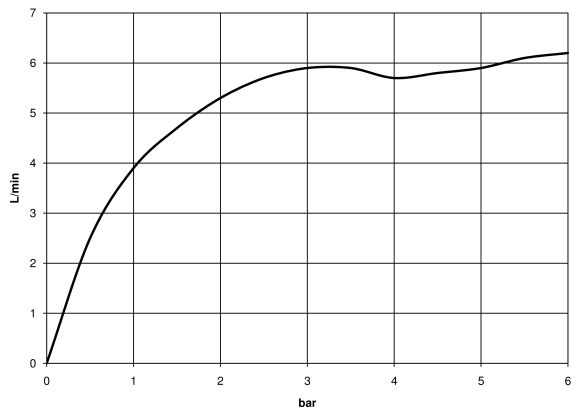

Washbasin - Meta

Pillar tap cold water - polished chrome

Article number: 17 500 660-00

- height of mixer 136 mm
- lead-free
- max. flow 5.7 l/min
- 105 mm projection
- height up to aerator 57 mm
- fixed spout
- 1/2" connection
- hole diameter 35 mm
- rosette Ø 50 mm
- circular, air-enriched flow

polished chrome

Dimensional drawing

All details in mm / inch = mm x 0.0394

Washbasin - Meta

Pillar tap cold water - polished chrome

Article number: 17 500 660-00

Flow rate chart

Other finish variants