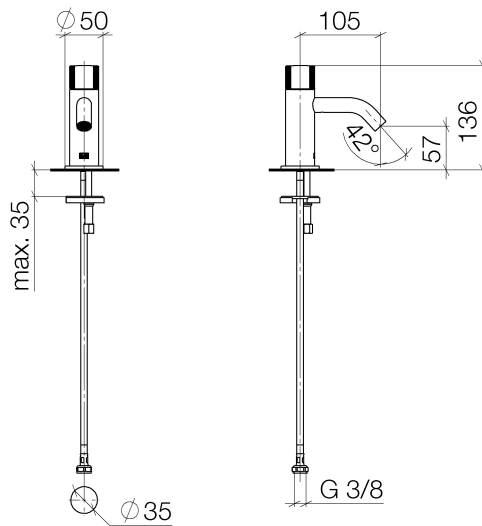

Washbasin - Meta

Pillar tap cold water - polished chrome

Article number: 17 500 660-00

- height of mixer 136 mm
- lead-free
- max. flow 5.7 l/min
- 105 mm projection
- height up to aerator 57 mm
- fixed spout
- 1/2" connection
- hole diameter 35 mm
- rosette Ø 50 mm
- circular, air-enriched flow

polished chrome

Dimensional drawing

All details in mm / inch = mm x 0.0394

Washbasin - Meta

Pillar tap cold water - polished chrome

Article number: 17 500 660-00

Flow rate chart

Other finish variants